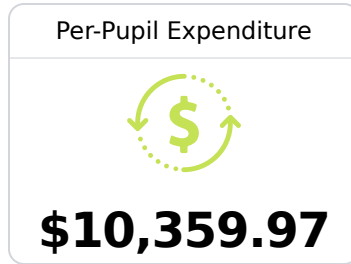

## **D** Nailor Elementary School Cleveland School District

 600 CROSS STREET  
Cleveland, MS 38732

 April Smith  
asmith@cleveland.k12.ms.us

Identified for **Comprehensive Support and Improvement**

Due to the impact of COVID-19 on school closures in the 2019-20 school year and a waiver from the U.S. Department of Education, the Mississippi Department of Education (MDE) has no assessment and accountability data to report for the 2019-20 school year.