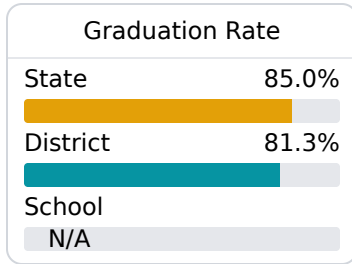

## **D** Nailor Elementary School Cleveland School District

 600 CROSS STREET  
Cleveland, MS 38732

 April Smith  
asmith@cleveland.k12.ms.us

Identified for **Comprehensive Support and Improvement**

Due to the impact of COVID-19 on school closures in the 2019-20 school year and a waiver from the U.S. Department of Education, the Mississippi Department of Education (MDE) has no assessment and accountability data to report for the 2019-20 school year.