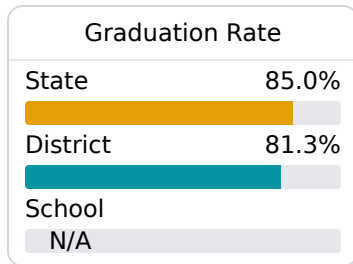

School Report Card 2019 - 2020

For more detailed information, please visit <https://msrc.mdek12.org>.

D Nailor Elementary School Cleveland School District

600 CROSS STREET
Cleveland, MS 38732

April Smith
asmith@cleveland.k12.ms.us

Identified for **Comprehensive Support and Improvement**

Due to the impact of COVID-19 on school closures in the 2019-20 school year and a waiver from the U.S. Department of Education, the Mississippi Department of Education (MDE) has no assessment and accountability data to report for the 2019-20 school year.

Teacher Data

18.6

Teachers

73.2%

Experienced Teachers

5.4%

Provisional Teachers

100.0%

In-Field Teachers