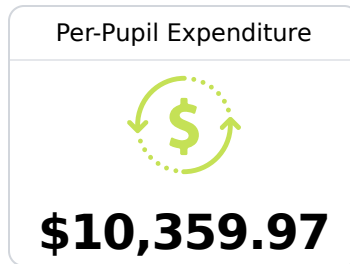

Identified for **Comprehensive Support and Improvement**

Due to the impact of COVID-19 on school closures in the 2019-20 school year and a waiver from the U.S. Department of Education, the Mississippi Department of Education (MDE) has no assessment and accountability data to report for the 2019-20 school year.