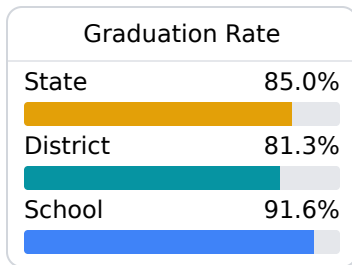

## Cleveland Central High School

Cleveland School District

300 W. SUNFLOWER ST  
Cleveland, MS 38732

Ashondra Johnson  
adjohnson@cleveland.k12.ms.us

Due to the impact of COVID-19 on school closures in the 2019-20 school year and a waiver from the U.S. Department of Education, the Mississippi Department of Education (MDE) has no assessment and accountability data to report for the 2019-20 school year.