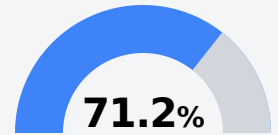

Teacher Data

57.5

Teachers

Experienced Teachers