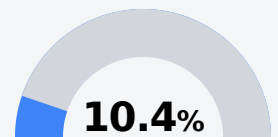

Provisional Teachers