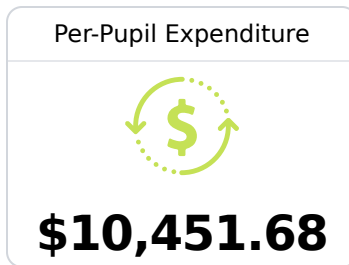

## Cleveland Central High School

Cleveland School District

300 W. SUNFLOWER ST  
Cleveland, MS 38732

Ashondra Johnson  
adjohnson@cleveland.k12.ms.us

Due to the impact of COVID-19 on school closures in the 2019-20 school year and a waiver from the U.S. Department of Education, the Mississippi Department of Education (MDE) has no assessment and accountability data to report for the 2019-20 school year.