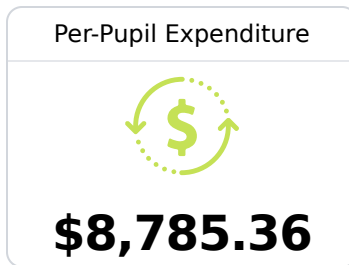

Cleveland Central Middle School

Cleveland School District

601 LUCY SEABERY DR
Cleveland, MS 38732

Cathy Coleman-Sparks
cdancer@cleveland.k12.ms.us

Due to the impact of COVID-19 on school closures in the 2019-20 school year and a waiver from the U.S. Department of Education, the Mississippi Department of Education (MDE) has no assessment and accountability data to report for the 2019-20 school year.

Graduation Rate	
State	85.0%
District	81.3%
School	N/A