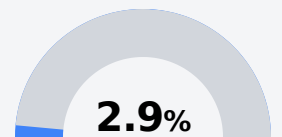

Graduation Rate	
State	85.0%
District	81.3%
School	N/A

Teacher Data

34.2

Teachers

Experienced Teachers

Provisional Teachers

In-Field Teachers