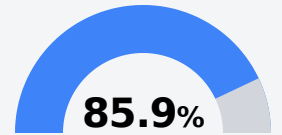

Teacher Data

34.2

Teachers

Experienced Teachers