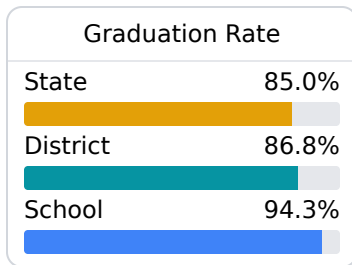

B Hickory Flat Attendance Center Benton County School District

 26 Rebel Dr.
Hickory Flat, MS 38633

 Corey Burt
cburt@benton.k12.ms.us

Due to the impact of COVID-19 on school closures in the 2019-20 school year and a waiver from the U.S. Department of Education, the Mississippi Department of Education (MDE) has no assessment and accountability data to report for the 2019-20 school year.