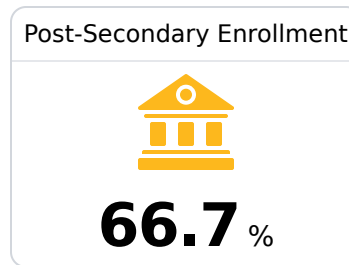

B Hickory Flat Attendance Center Benton County School District

 26 Rebel Dr.
Hickory Flat, MS 38633

 Corey Burt
cburt@benton.k12.ms.us

Due to the impact of COVID-19 on school closures in the 2019-20 school year and a waiver from the U.S. Department of Education, the Mississippi Department of Education (MDE) has no assessment and accountability data to report for the 2019-20 school year.