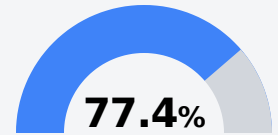

Teacher Data

43.3

Teachers

Experienced Teachers