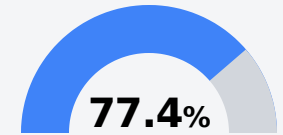

Teacher Data

43.3

Teachers

Experienced Teachers