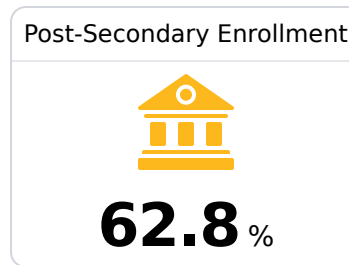

Ashland Middle-High School

Benton County School District

101 School Street
Ashland, MS 38603

Christopher Bush
cbush@benton.k12.ms.us

Due to the impact of COVID-19 on school closures in the 2019-20 school year and a waiver from the U.S. Department of Education, the Mississippi Department of Education (MDE) has no assessment and accountability data to report for the 2019-20 school year.