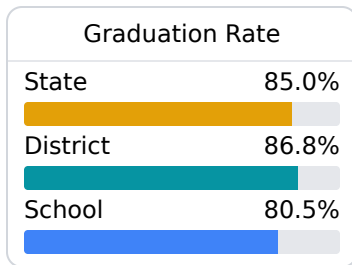

Ashland Middle-High School

Benton County School District

101 School Street
Ashland, MS 38603

Christopher Bush
cbush@benton.k12.ms.us

Due to the impact of COVID-19 on school closures in the 2019-20 school year and a waiver from the U.S. Department of Education, the Mississippi Department of Education (MDE) has no assessment and accountability data to report for the 2019-20 school year.