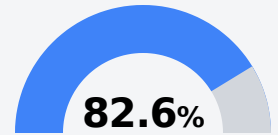

Teacher Data

18.3

Teachers

Experienced Teachers