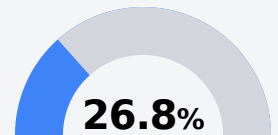

Provisional Teachers