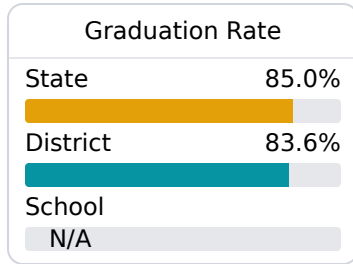

B Kosciusko Middle Kosciusko School District

 233 South Wells
Kosciusko, MS 39090

 Sara Williams
sara.williams@kosciuskoschools.com

Identified for **Additional Targeted Support and Improvement**

Due to the impact of COVID-19 on school closures in the 2019-20 school year and a waiver from the U.S. Department of Education, the Mississippi Department of Education (MDE) has no assessment and accountability data to report for the 2019-20 school year.