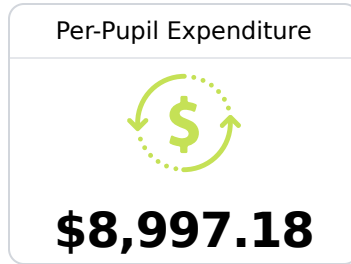

B Kosciusko Middle Kosciusko School District

 233 South Wells
Kosciusko, MS 39090

 Sara Williams
sara.williams@kosciuskoschools.com

Identified for **Additional Targeted Support and Improvement**

Due to the impact of COVID-19 on school closures in the 2019-20 school year and a waiver from the U.S. Department of Education, the Mississippi Department of Education (MDE) has no assessment and accountability data to report for the 2019-20 school year.