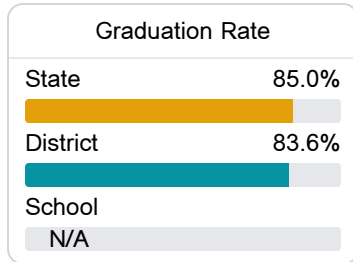

B Kosciusko Lower Elementary Kosciusko School District

109 Veterans Memorial Drive
Kosciusko, MS 39090

MELISSA CROSBY
suzanne.crosby@kosciuskoschools.com

Identified for **Targeted Support and Improvement**

Due to the impact of COVID-19 on school closures in the 2019-20 school year and a waiver from the U.S. Department of Education, the Mississippi Department of Education (MDE) has no assessment and accountability data to report for the 2019-20 school year.

Teacher Data

31.8

Teachers

85.2%

Experienced Teachers

9.4%

Provisional Teachers

100.0%

In-Field Teachers