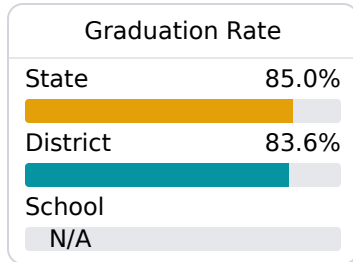

B Kosciusko Lower Elementary

Kosciusko School District

109 Veterans Memorial Drive
Kosciusko, MS 39090

MICHELLE NOWELL
michelle.nowell@kosciuskoschools.com

Identified for **Targeted Support and Improvement**

Due to the impact of COVID-19 on school closures in the 2019-20 school year and a waiver from the U.S. Department of Education, the Mississippi Department of Education (MDE) has no assessment and accountability data to report for the 2019-20 school year.

Teacher Data

31.8

Teachers

85.2%

Experienced Teachers

9.4%

Provisional Teachers

100.0%

In-Field Teachers