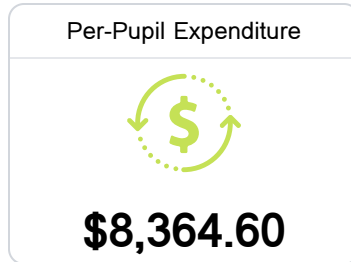

Identified for **Targeted Support and Improvement**

Due to the impact of COVID-19 on school closures in the 2019-20 school year and a waiver from the U.S. Department of Education, the Mississippi Department of Education (MDE) has no assessment and accountability data to report for the 2019-20 school year.