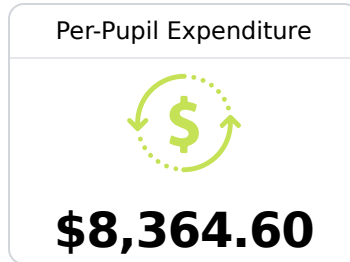

Identified for **Targeted Support and Improvement**

Due to the impact of COVID-19 on school closures in the 2019-20 school year and a waiver from the U.S. Department of Education, the Mississippi Department of Education (MDE) has no assessment and accountability data to report for the 2019-20 school year.