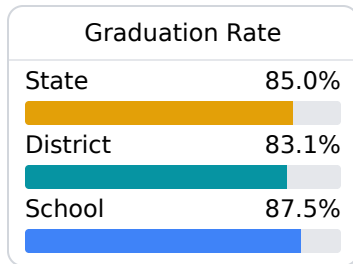

F Mcadams Attendance Center Attala County School District

6315 Attala Road 4167
Mcadams, MS 39107

Dietrich Harmon
dharmon@attala.k12.ms.us

Identified for **Additional Targeted Support and Improvement**

Due to the impact of COVID-19 on school closures in the 2019-20 school year and a waiver from the U.S. Department of Education, the Mississippi Department of Education (MDE) has no assessment and accountability data to report for the 2019-20 school year.

Teacher Data

17.2

Teachers

73.4%

Experienced Teachers

24.1%

Provisional Teachers

73.3%

In-Field Teachers