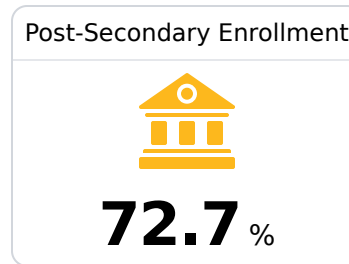

F Mcadams Attendance Center Attala County School District

6315 Attala Road 4167
Mcadams, MS 39107

Dietrich Harmon
dharmon@attala.k12.ms.us

Identified for **Additional Targeted Support and Improvement**

Due to the impact of COVID-19 on school closures in the 2019-20 school year and a waiver from the U.S. Department of Education, the Mississippi Department of Education (MDE) has no assessment and accountability data to report for the 2019-20 school year.

Teacher Data

17.2

Teachers

73.4%

Experienced Teachers

24.1%

Provisional Teachers

73.3%

In-Field Teachers