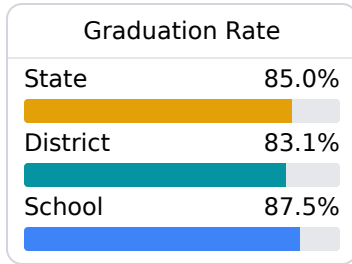

F Mcadams Attendance Center Attala County School District

6315 Attala Road 4167
Mcadams, MS 39107

Dietrich Harmon
dharmon@attala.k12.ms.us

Identified for **Additional Targeted Support and Improvement**

Due to the impact of COVID-19 on school closures in the 2019-20 school year and a waiver from the U.S. Department of Education, the Mississippi Department of Education (MDE) has no assessment and accountability data to report for the 2019-20 school year.

Teacher Data

17.2

Teachers

73.4%

Experienced Teachers

24.1%

Provisional Teachers

73.3%

In-Field Teachers