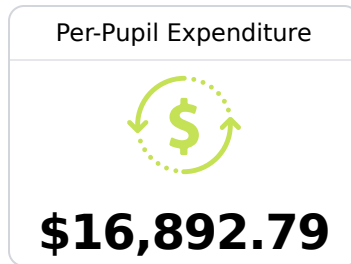

F Mcadams Attendance Center Attala County School District

6315 Attala Road 4167
Mcadams, MS 39107

Dietrich Harmon
dharmon@attala.k12.ms.us

Identified for **Additional Targeted Support and Improvement**

Due to the impact of COVID-19 on school closures in the 2019-20 school year and a waiver from the U.S. Department of Education, the Mississippi Department of Education (MDE) has no assessment and accountability data to report for the 2019-20 school year.

Teacher Data

17.2

Teachers

73.4%

Experienced Teachers

24.1%

Provisional Teachers

73.3%

In-Field Teachers