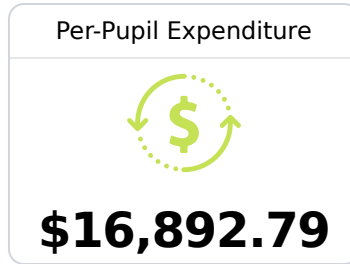

F Mcadams Attendance Center Attala County School District

6315 Attala Road 4167
Mcadams, MS 39107

Dietrich Harmon
dharmon@attala.k12.ms.us

Identified for **Additional Targeted Support and Improvement**

Due to the impact of COVID-19 on school closures in the 2019-20 school year and a waiver from the U.S. Department of Education, the Mississippi Department of Education (MDE) has no assessment and accountability data to report for the 2019-20 school year.

Teacher Data

17.2

Teachers

73.4%

Experienced Teachers

24.1%

Provisional Teachers

73.3%

In-Field Teachers