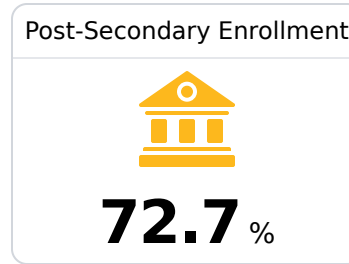

F Mcadams Attendance Center Attala County School District

6315 Attala Road 4167
Mcadams, MS 39107

Dietrich Harmon
dharmon@attala.k12.ms.us

Identified for **Additional Targeted Support and Improvement**

Due to the impact of COVID-19 on school closures in the 2019-20 school year and a waiver from the U.S. Department of Education, the Mississippi Department of Education (MDE) has no assessment and accountability data to report for the 2019-20 school year.

Teacher Data

17.2

Teachers

73.4%

Experienced Teachers

24.1%

Provisional Teachers

73.3%

In-Field Teachers