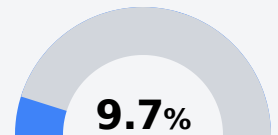

Graduation Rate	
State	85.0%
District	83.1%
School	N/A

Teacher Data

22.4

Teachers

Experienced Teachers

Provisional Teachers

In-Field Teachers