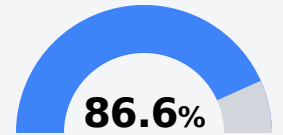

Teacher Data

22.4

Teachers

Experienced Teachers