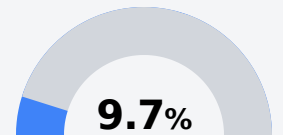

Graduation Rate	
State	85.0%
District	83.1%
School	N/A

Teacher Data

22.4

Teachers

Experienced Teachers

Provisional Teachers

In-Field Teachers