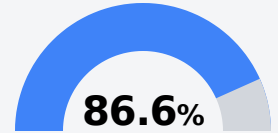

Teacher Data

22.4

Teachers

Experienced Teachers