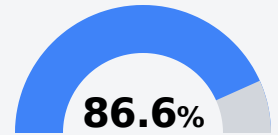

Teacher Data

22.4

Teachers

Experienced Teachers