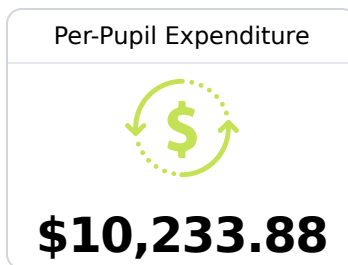

B Greenlee Attendance Center Attala County School District

26050 HWY 12
Mccool, MS 39108

Bobby Renfrow
brenfrow@attala.k12.ms.us

Due to the impact of COVID-19 on school closures in the 2019-20 school year and a waiver from the U.S. Department of Education, the Mississippi Department of Education (MDE) has no assessment and accountability data to report for the 2019-20 school year.

Graduation Rate	
State	85.0%
District	83.1%
School	N/A

Teacher Data

26.8

Teachers

89.7%

Experienced Teachers

3.7%

Provisional Teachers

100.0%

In-Field Teachers