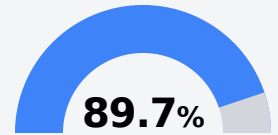

Teacher Data

26.8

Teachers

Experienced Teachers