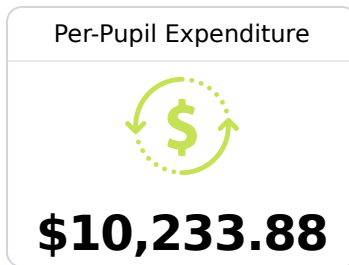

B Greenlee Attendance Center Attala County School District

26050 HWY 12
Mccool, MS 39108

Bobby Renfrow
brenfrow@attala.k12.ms.us

Due to the impact of COVID-19 on school closures in the 2019-20 school year and a waiver from the U.S. Department of Education, the Mississippi Department of Education (MDE) has no assessment and accountability data to report for the 2019-20 school year.

Graduation Rate	
State	85.0%
District	83.1%
School	N/A