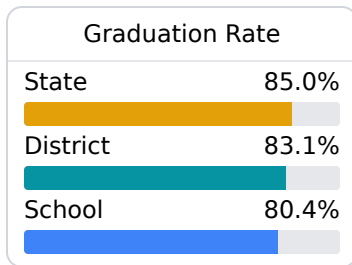

B Ethel Attendance Center Attala County School District

 2178 COLLEGE STREET
Ethel, MS 39067

 Jon Newman
cnewman@attala.k12.ms.us

Due to the impact of COVID-19 on school closures in the 2019-20 school year and a waiver from the U.S. Department of Education, the Mississippi Department of Education (MDE) has no assessment and accountability data to report for the 2019-20 school year.