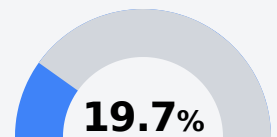

Provisional Teachers