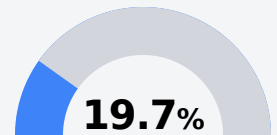

Provisional Teachers