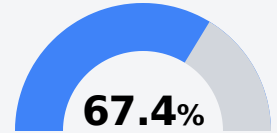

Teacher Data

22.5

Teachers

Experienced Teachers