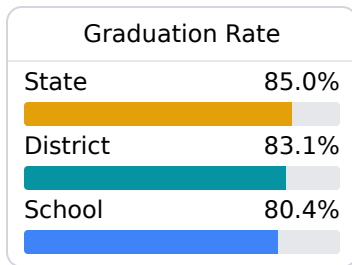

## B Ethel Attendance Center

Attala County School District

2178 COLLEGE STREET  
Ethel, MS 39067

Jon Newman  
cnewman@attala.k12.ms.us

Due to the impact of COVID-19 on school closures in the 2019-20 school year and a waiver from the U.S. Department of Education, the Mississippi Department of Education (MDE) has no assessment and accountability data to report for the 2019-20 school year.