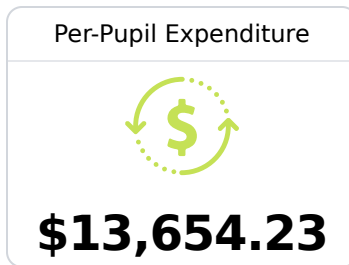

B Ethel Attendance Center

Attala County School District

2178 COLLEGE STREET
Ethel, MS 39067

Jon Newman
cnewman@attala.k12.ms.us

Due to the impact of COVID-19 on school closures in the 2019-20 school year and a waiver from the U.S. Department of Education, the Mississippi Department of Education (MDE) has no assessment and accountability data to report for the 2019-20 school year.