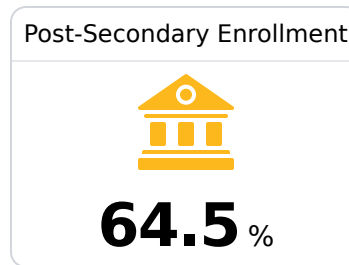

B Ethel Attendance Center

Attala County School District

2178 COLLEGE STREET
Ethel, MS 39067

Jon Newman
cnewman@attala.k12.ms.us

Due to the impact of COVID-19 on school closures in the 2019-20 school year and a waiver from the U.S. Department of Education, the Mississippi Department of Education (MDE) has no assessment and accountability data to report for the 2019-20 school year.