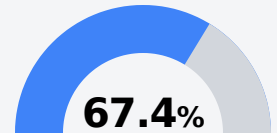

Teacher Data

22.5

Teachers

Experienced Teachers