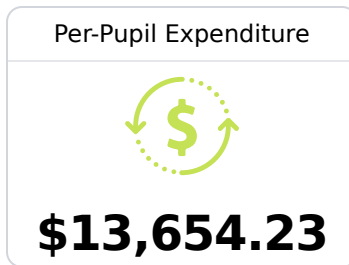

B Ethel Attendance Center Attala County School District

 2178 COLLEGE STREET
Ethel, MS 39067

 Jon Newman
cnewman@attala.k12.ms.us

Due to the impact of COVID-19 on school closures in the 2019-20 school year and a waiver from the U.S. Department of Education, the Mississippi Department of Education (MDE) has no assessment and accountability data to report for the 2019-20 school year.