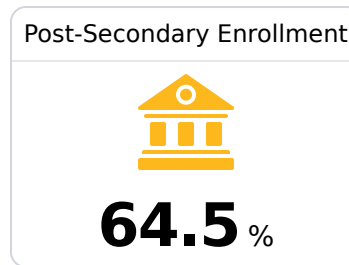

## B Ethel Attendance Center

Attala County School District

2178 COLLEGE STREET  
Ethel, MS 39067

Jon Newman  
cnewman@attala.k12.ms.us

Due to the impact of COVID-19 on school closures in the 2019-20 school year and a waiver from the U.S. Department of Education, the Mississippi Department of Education (MDE) has no assessment and accountability data to report for the 2019-20 school year.