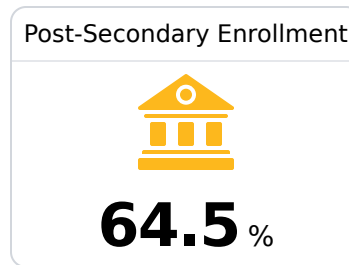

B Ethel Attendance Center Attala County School District

 2178 COLLEGE STREET
Ethel, MS 39067

 Jon Newman
cnewman@attala.k12.ms.us

Due to the impact of COVID-19 on school closures in the 2019-20 school year and a waiver from the U.S. Department of Education, the Mississippi Department of Education (MDE) has no assessment and accountability data to report for the 2019-20 school year.