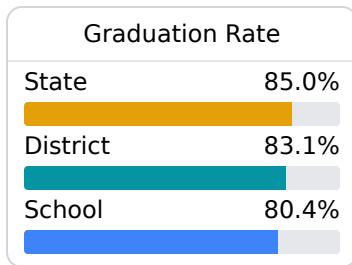

B Ethel Attendance Center

Attala County School District

2178 COLLEGE STREET
Ethel, MS 39067

Jon Newman
cnewman@attala.k12.ms.us

Due to the impact of COVID-19 on school closures in the 2019-20 school year and a waiver from the U.S. Department of Education, the Mississippi Department of Education (MDE) has no assessment and accountability data to report for the 2019-20 school year.