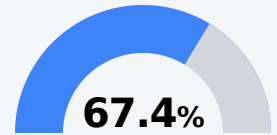

Teacher Data

22.5

Teachers

Experienced Teachers