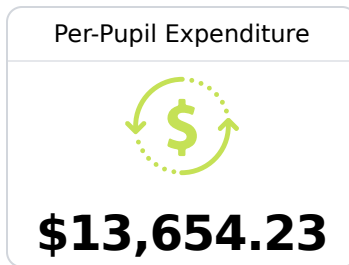

## B Ethel Attendance Center

Attala County School District

2178 COLLEGE STREET  
Ethel, MS 39067

Jon Newman  
cnewman@attala.k12.ms.us

Due to the impact of COVID-19 on school closures in the 2019-20 school year and a waiver from the U.S. Department of Education, the Mississippi Department of Education (MDE) has no assessment and accountability data to report for the 2019-20 school year.