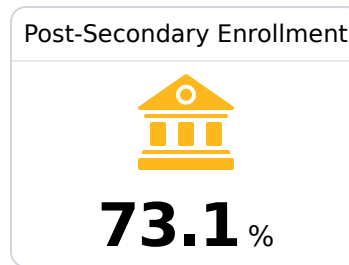

## **D** Amite County High School Amite County School District

 600 Irene St  
Liberty, MS 39645

 Warren Eyster  
weyster@amite.k12.ms.us

Due to the impact of COVID-19 on school closures in the 2019-20 school year and a waiver from the U.S. Department of Education, the Mississippi Department of Education (MDE) has no assessment and accountability data to report for the 2019-20 school year.