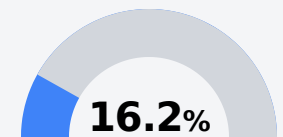

Provisional Teachers