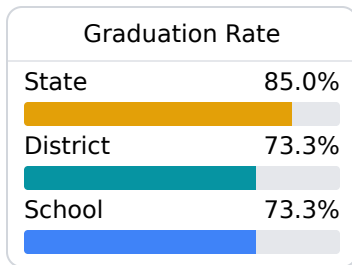

## **D** Amite County High School Amite County School District

 600 Irene St  
Liberty, MS 39645

 Warren Eyster  
weyster@amite.k12.ms.us

Due to the impact of COVID-19 on school closures in the 2019-20 school year and a waiver from the U.S. Department of Education, the Mississippi Department of Education (MDE) has no assessment and accountability data to report for the 2019-20 school year.