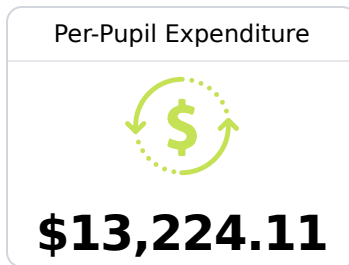

## **D** Amite County High School Amite County School District

 600 Irene St  
Liberty, MS 39645

 Warren Eyster  
weyster@amite.k12.ms.us

Due to the impact of COVID-19 on school closures in the 2019-20 school year and a waiver from the U.S. Department of Education, the Mississippi Department of Education (MDE) has no assessment and accountability data to report for the 2019-20 school year.