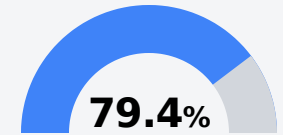

Teacher Data

42.6

Teachers

Experienced Teachers