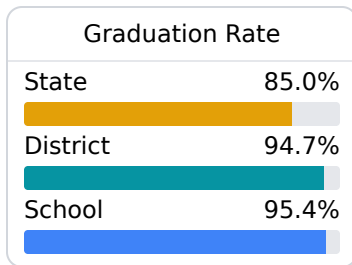

## **A** Kossuth High School

Alcorn School District

 15 CR 604  
Corinth, MS 38834

 Brian Johnson  
[bjohnson@alcornschools.org](mailto:bjohnson@alcornschools.org)

Due to the impact of COVID-19 on school closures in the 2019-20 school year and a waiver from the U.S. Department of Education, the Mississippi Department of Education (MDE) has no assessment and accountability data to report for the 2019-20 school year.