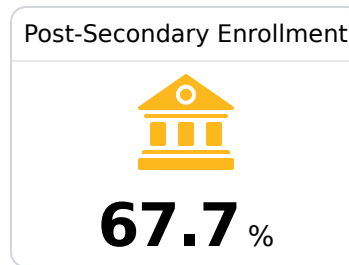

## **A** Kossuth High School

Alcorn School District

 15 CR 604  
Corinth, MS 38834

 Brian Johnson  
[bjohnson@alcornschools.org](mailto:bjohnson@alcornschools.org)

Due to the impact of COVID-19 on school closures in the 2019-20 school year and a waiver from the U.S. Department of Education, the Mississippi Department of Education (MDE) has no assessment and accountability data to report for the 2019-20 school year.