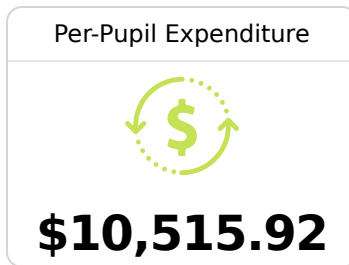

## **A** Kossuth High School

Alcorn School District

 15 CR 604  
Corinth, MS 38834

 Brian Johnson  
[bjohnson@alcornschools.org](mailto:bjohnson@alcornschools.org)

Due to the impact of COVID-19 on school closures in the 2019-20 school year and a waiver from the U.S. Department of Education, the Mississippi Department of Education (MDE) has no assessment and accountability data to report for the 2019-20 school year.