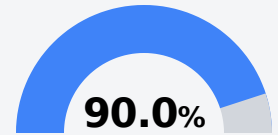

Teacher Data

29.9

Teachers

Experienced Teachers