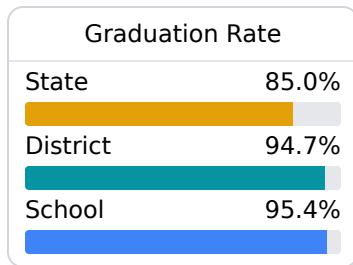

## **A** Kossuth High School

Alcorn School District

 15 CR 604  
Corinth, MS 38834

 Brian Johnson  
[bjohnson@alcornschools.org](mailto:bjohnson@alcornschools.org)

Due to the impact of COVID-19 on school closures in the 2019-20 school year and a waiver from the U.S. Department of Education, the Mississippi Department of Education (MDE) has no assessment and accountability data to report for the 2019-20 school year.