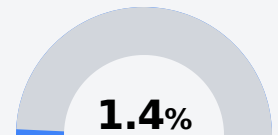

Provisional Teachers