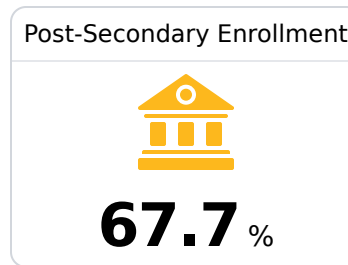

## **A** Kossuth High School

Alcorn School District

 15 CR 604  
Corinth, MS 38834

 Brian Johnson  
[bjohnson@alcornschools.org](mailto:bjohnson@alcornschools.org)

Due to the impact of COVID-19 on school closures in the 2019-20 school year and a waiver from the U.S. Department of Education, the Mississippi Department of Education (MDE) has no assessment and accountability data to report for the 2019-20 school year.