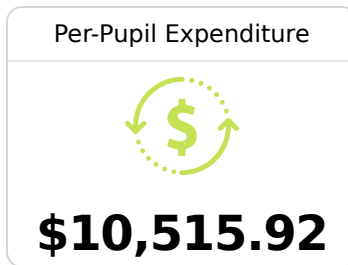

## **A** Kossuth High School

Alcorn School District

 15 CR 604  
Corinth, MS 38834

 Brian Johnson  
[bjohnson@alcornschools.org](mailto:bjohnson@alcornschools.org)

Due to the impact of COVID-19 on school closures in the 2019-20 school year and a waiver from the U.S. Department of Education, the Mississippi Department of Education (MDE) has no assessment and accountability data to report for the 2019-20 school year.