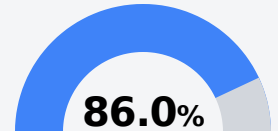

Teacher Data

33.5

Teachers

Experienced Teachers