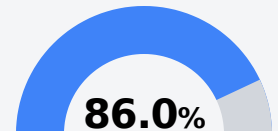

Teacher Data

33.5

Teachers

Experienced Teachers