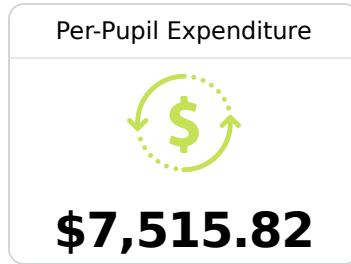

School Report Card 2019 - 2020

For more detailed information, please visit <https://msrc.mdek12.org>.

Kossuth Middle School

Alcorn School District

17 CR 604
Corinth, MS 38834

Chrissy Lee
clee@alcornschools.org

Identified for **Targeted Support and Improvement**

Due to the impact of COVID-19 on school closures in the 2019-20 school year and a waiver from the U.S. Department of Education, the Mississippi Department of Education (MDE) has no assessment and accountability data to report for the 2019-20 school year.