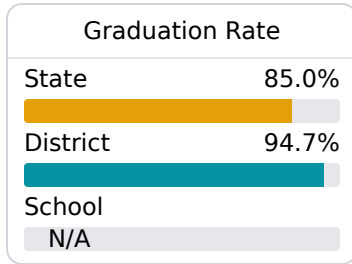

School Report Card 2019 - 2020

For more detailed information, please visit <https://msrc.mdek12.org>.

Kossuth Middle School

Alcorn School District

17 CR 604
Corinth, MS 38834

Chrissy Lee
clee@alcornschools.org

Identified for **Targeted Support and Improvement**

Due to the impact of COVID-19 on school closures in the 2019-20 school year and a waiver from the U.S. Department of Education, the Mississippi Department of Education (MDE) has no assessment and accountability data to report for the 2019-20 school year.