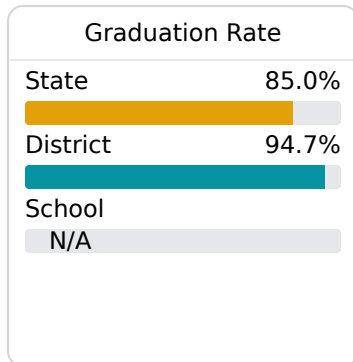

B Kossuth Middle School

Alcorn School District

17 CR 604
Corinth, MS 38834

Alex Bondurant
abondurant@alcornschools.org

Identified for **Targeted Support and Improvement**

Due to the impact of COVID-19 on school closures in the 2019-20 school year and a waiver from the U.S. Department of Education, the Mississippi Department of Education (MDE) has no assessment and accountability data to report for the 2019-20 school year.

Teacher Data

33.5

Teachers

Experienced Teachers

Provisional Teachers

In-Field Teachers