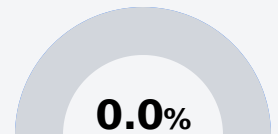

Provisional Teachers