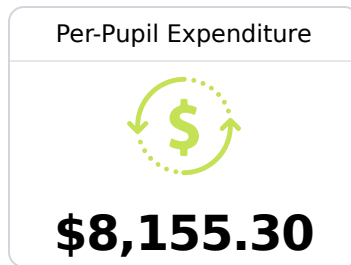

Graduation Rate	
State	85.0%
District	94.7%
School	N/A

Teacher Data

40.5

Teachers

90.0%

Experienced Teachers

0.0%

Provisional Teachers