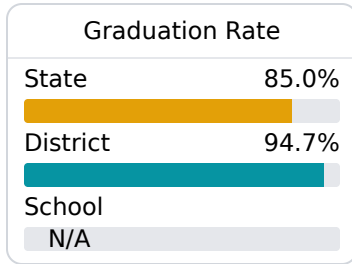

B Alcorn Central Middle School

Alcorn School District

 8A CR 254
Glen, MS 38846

 Travis Smith
tsmith@alcornschools.org

Identified for **Additional Targeted Support and Improvement**

Due to the impact of COVID-19 on school closures in the 2019-20 school year and a waiver from the U.S. Department of Education, the Mississippi Department of Education (MDE) has no assessment and accountability data to report for the 2019-20 school year.