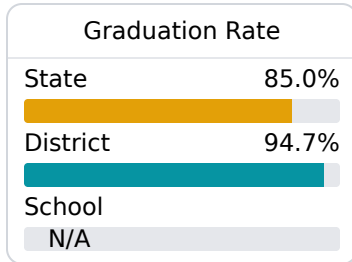

## **B** Alcorn Central Middle School

Alcorn School District

 8A CR 254  
Glen, MS 38846

 Jeff Boren  
jboren@alcornschools.org

Identified for **Additional Targeted Support and Improvement**

Due to the impact of COVID-19 on school closures in the 2019-20 school year and a waiver from the U.S. Department of Education, the Mississippi Department of Education (MDE) has no assessment and accountability data to report for the 2019-20 school year.