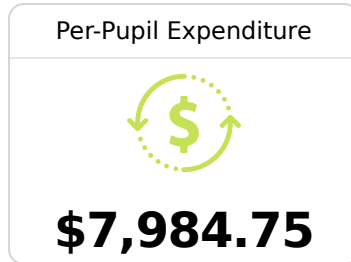

## **B** Alcorn Central Middle School

Alcorn School District

 8A CR 254  
Glen, MS 38846

 Jeff Boren  
jboren@alcornschools.org

Identified for **Additional Targeted Support and Improvement**

Due to the impact of COVID-19 on school closures in the 2019-20 school year and a waiver from the U.S. Department of Education, the Mississippi Department of Education (MDE) has no assessment and accountability data to report for the 2019-20 school year.