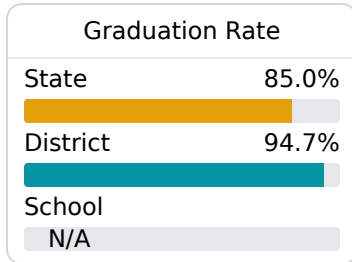

B Alcorn Central Middle School

Alcorn School District

 8A CR 254
Glen, MS 38846

 Travis Smith
tsmith@alcornschools.org

Identified for **Additional Targeted Support and Improvement**

Due to the impact of COVID-19 on school closures in the 2019-20 school year and a waiver from the U.S. Department of Education, the Mississippi Department of Education (MDE) has no assessment and accountability data to report for the 2019-20 school year.