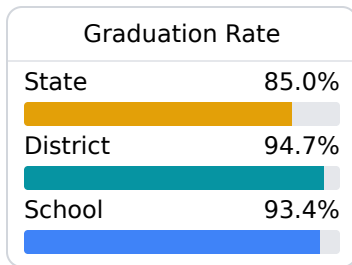

## **B** Alcorn Central High School

Alcorn School District

8 CR 254  
Glen, MS 38846

Jeremy Reece  
jreece@alcornschools.org

Due to the impact of COVID-19 on school closures in the 2019-20 school year and a waiver from the U.S. Department of Education, the Mississippi Department of Education (MDE) has no assessment and accountability data to report for the 2019-20 school year.