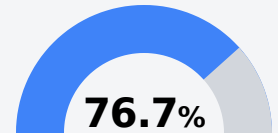

Teacher Data

29.1

Teachers

Experienced Teachers