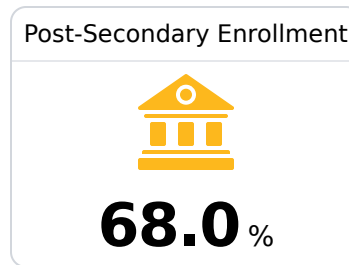

B Alcorn Central High School

Alcorn School District

8 CR 254
Glen, MS 38846

Jeremy Reece
jreece@alcornschools.org

Due to the impact of COVID-19 on school closures in the 2019-20 school year and a waiver from the U.S. Department of Education, the Mississippi Department of Education (MDE) has no assessment and accountability data to report for the 2019-20 school year.