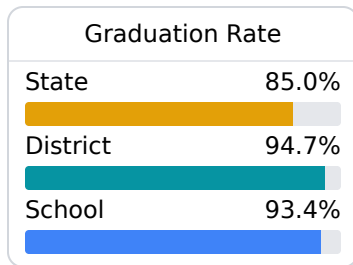

B Alcorn Central High School

Alcorn School District

8 CR 254
Glen, MS 38846

Jeremy Reece
jreece@alcornschools.org

Due to the impact of COVID-19 on school closures in the 2019-20 school year and a waiver from the U.S. Department of Education, the Mississippi Department of Education (MDE) has no assessment and accountability data to report for the 2019-20 school year.