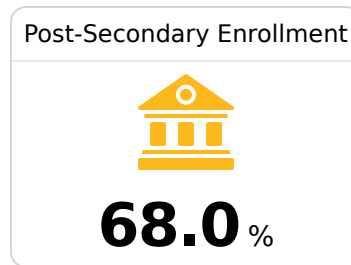

## **B** Alcorn Central High School

Alcorn School District

8 CR 254  
Glen, MS 38846

Jeremy Reece  
jreece@alcornschools.org

Due to the impact of COVID-19 on school closures in the 2019-20 school year and a waiver from the U.S. Department of Education, the Mississippi Department of Education (MDE) has no assessment and accountability data to report for the 2019-20 school year.