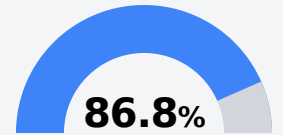

Teacher Data

35.9

Teachers

Experienced Teachers