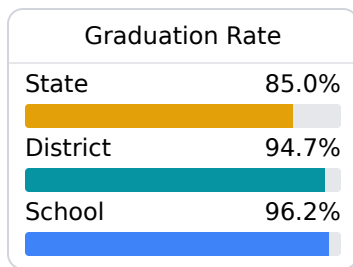

## **B** Biggersville High School Alcorn School District

 571 Highway 45 S  
Corinth, MS 38834

 Sam Roberts  
sroberts@alcornschools.org

Due to the impact of COVID-19 on school closures in the 2019-20 school year and a waiver from the U.S. Department of Education, the Mississippi Department of Education (MDE) has no assessment and accountability data to report for the 2019-20 school year.