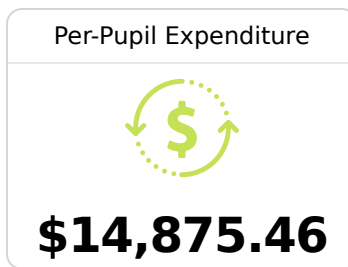

B Biggersville High School

Alcorn School District

 571 Highway 45 S
Corinth, MS 38834

 Sam Roberts
sroberts@alcornschools.org

Due to the impact of COVID-19 on school closures in the 2019-20 school year and a waiver from the U.S. Department of Education, the Mississippi Department of Education (MDE) has no assessment and accountability data to report for the 2019-20 school year.