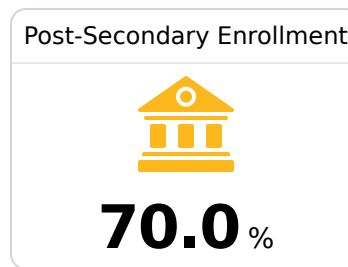

## **B** Biggersville High School Alcorn School District

 571 Highway 45 S  
Corinth, MS 38834

 Sam Roberts  
sroberts@alcornschools.org

Due to the impact of COVID-19 on school closures in the 2019-20 school year and a waiver from the U.S. Department of Education, the Mississippi Department of Education (MDE) has no assessment and accountability data to report for the 2019-20 school year.