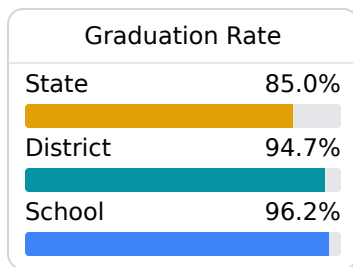

B Biggersville High School

Alcorn School District

 571 Highway 45 S
Corinth, MS 38834

 Sam Roberts
sroberts@alcornschools.org

Due to the impact of COVID-19 on school closures in the 2019-20 school year and a waiver from the U.S. Department of Education, the Mississippi Department of Education (MDE) has no assessment and accountability data to report for the 2019-20 school year.