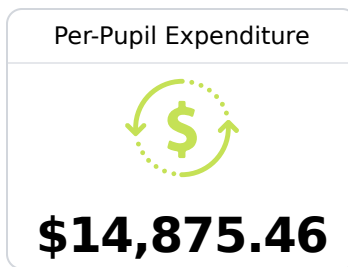

## **B** Biggersville High School Alcorn School District

 571 Highway 45 S  
Corinth, MS 38834

 Sam Roberts  
sroberts@alcornschools.org

Due to the impact of COVID-19 on school closures in the 2019-20 school year and a waiver from the U.S. Department of Education, the Mississippi Department of Education (MDE) has no assessment and accountability data to report for the 2019-20 school year.