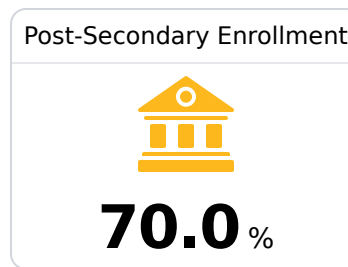

B Biggersville High School

Alcorn School District

 571 Highway 45 S
Corinth, MS 38834

 Sam Roberts
sroberts@alcornschools.org

Due to the impact of COVID-19 on school closures in the 2019-20 school year and a waiver from the U.S. Department of Education, the Mississippi Department of Education (MDE) has no assessment and accountability data to report for the 2019-20 school year.