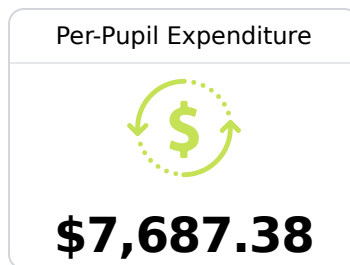

Graduation Rate	
State	85.0%
District	94.7%
School	N/A