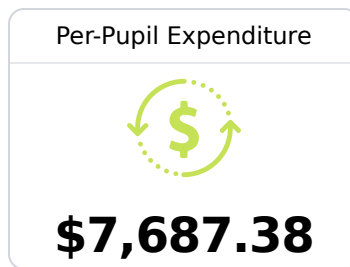

Graduation Rate	
State	85.0%
District	94.7%
School	N/A