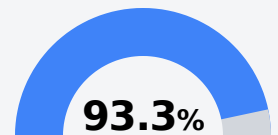

Graduation Rate	
State	85.0%
District	82.9%
School	N/A

Teacher Data

29.9

Teachers

Experienced Teachers

Provisional Teachers

In-Field Teachers