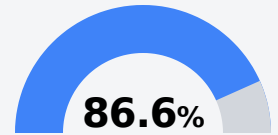

Teacher Data

29.9

Teachers

Experienced Teachers