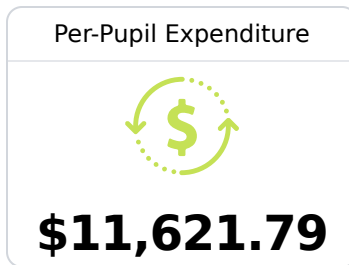

Graduation Rate	
State	85.0%
District	82.9%
School	N/A

Teacher Data

29.9

Teachers

Experienced Teachers

Provisional Teachers

In-Field Teachers