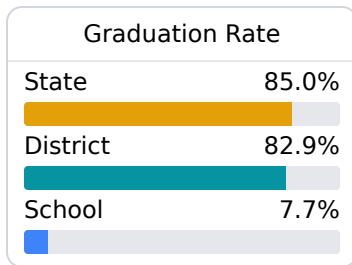

D Natchez Freshman Academy

Natchez-Adams School District

 208 Lynda Lee Drive
Natchez, MS 39120

 Larry Hooper
lhooper@natchez.k12.ms.us

Due to the impact of COVID-19 on school closures in the 2019-20 school year and a waiver from the U.S. Department of Education, the Mississippi Department of Education (MDE) has no assessment and accountability data to report for the 2019-20 school year.