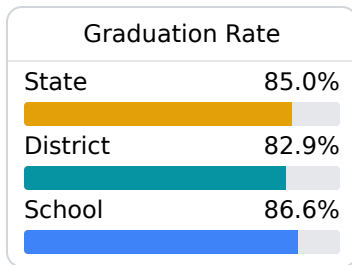

Natchez High School

Natchez-Adams School District

 319 SEARGENT PRENTISS DRIVE
Natchez, MS 39120

 Angela Reynolds
angreynolds@natchez.k12.ms.us

Due to the impact of COVID-19 on school closures in the 2019-20 school year and a waiver from the U.S. Department of Education, the Mississippi Department of Education (MDE) has no assessment and accountability data to report for the 2019-20 school year.