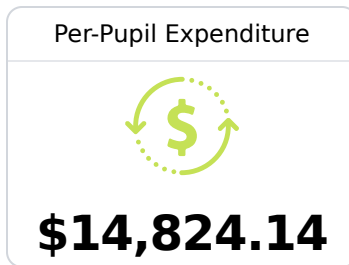

Natchez High School

Natchez-Adams School District

 319 SEARGENT PRENTISS DRIVE
Natchez, MS 39120

 Angela Reynolds
angreynolds@natchez.k12.ms.us

Due to the impact of COVID-19 on school closures in the 2019-20 school year and a waiver from the U.S. Department of Education, the Mississippi Department of Education (MDE) has no assessment and accountability data to report for the 2019-20 school year.