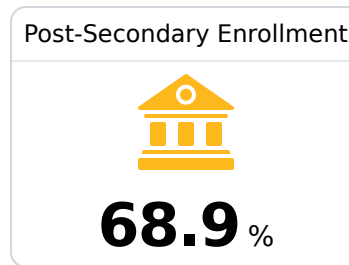

Natchez High School

Natchez-Adams School District

 319 SEARGENT PRENTISS DRIVE
Natchez, MS 39120

 Angela Reynolds
angreynolds@natchez.k12.ms.us

Due to the impact of COVID-19 on school closures in the 2019-20 school year and a waiver from the U.S. Department of Education, the Mississippi Department of Education (MDE) has no assessment and accountability data to report for the 2019-20 school year.