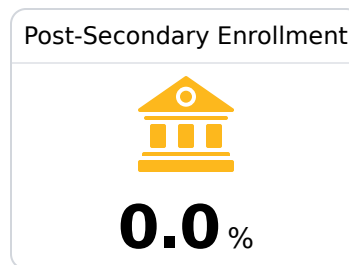

Natchez Early College@Co-Lin

Natchez-Adams School District

319 Seargent Printiss Dr.
Natchez, MS 39120

Heather Jackson, Principal
heajackson@natchez.k12.ms.us

Due to the impact of COVID-19 on school closures in the 2019-20 school year and a waiver from the U.S. Department of Education, the Mississippi Department of Education (MDE) has no assessment and accountability data to report for the 2019-20 school year.