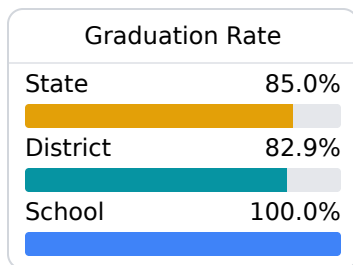

Natchez Early College@Co-Lin

Natchez-Adams School District

319 Seargent Printiss Dr.
Natchez, MS 39120

Heather Jackson, Principal
heajackson@natchez.k12.ms.us

Due to the impact of COVID-19 on school closures in the 2019-20 school year and a waiver from the U.S. Department of Education, the Mississippi Department of Education (MDE) has no assessment and accountability data to report for the 2019-20 school year.