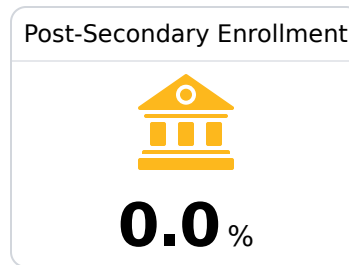

## Natchez Early College@Co-Lin

Natchez-Adams School District

319 Seargent Printiss Dr.  
Natchez, MS 39120

Heather Jackson, Principal  
heajackson@natchez.k12.ms.us

Due to the impact of COVID-19 on school closures in the 2019-20 school year and a waiver from the U.S. Department of Education, the Mississippi Department of Education (MDE) has no assessment and accountability data to report for the 2019-20 school year.