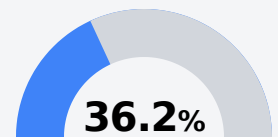

Provisional Teachers