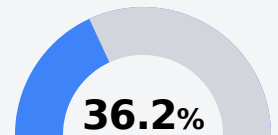

Provisional Teachers