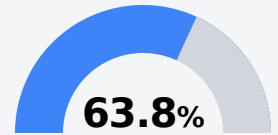

Teacher Data

10.4

Teachers

Experienced Teachers