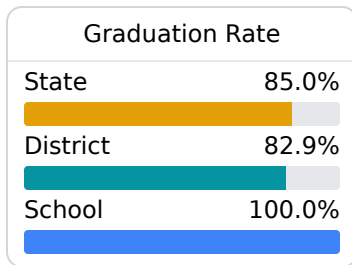

## Natchez Early College@Co-Lin

Natchez-Adams School District

319 Seargent Printiss Dr.  
Natchez, MS 39120

Heather Jackson, Principal  
heajackson@natchez.k12.ms.us

Due to the impact of COVID-19 on school closures in the 2019-20 school year and a waiver from the U.S. Department of Education, the Mississippi Department of Education (MDE) has no assessment and accountability data to report for the 2019-20 school year.