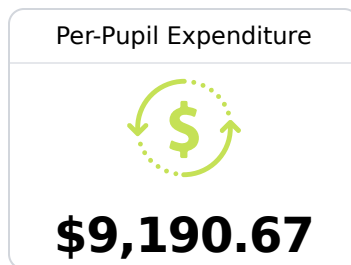

Natchez Early College@Co-Lin

Natchez-Adams School District

319 Seargent Printiss Dr.
Natchez, MS 39120

Heather Jackson, Principal
heajackson@natchez.k12.ms.us

Due to the impact of COVID-19 on school closures in the 2019-20 school year and a waiver from the U.S. Department of Education, the Mississippi Department of Education (MDE) has no assessment and accountability data to report for the 2019-20 school year.