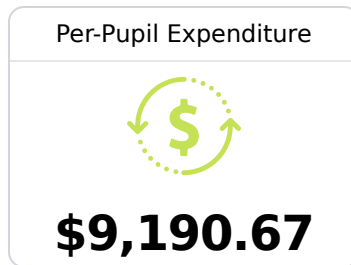

## Natchez Early College@Co-Lin

Natchez-Adams School District

319 Seargent Printiss Dr.  
Natchez, MS 39120

Heather Jackson, Principal  
heajackson@natchez.k12.ms.us

Due to the impact of COVID-19 on school closures in the 2019-20 school year and a waiver from the U.S. Department of Education, the Mississippi Department of Education (MDE) has no assessment and accountability data to report for the 2019-20 school year.