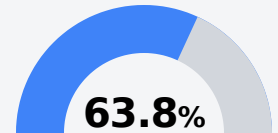

Teacher Data

10.4

Teachers

Experienced Teachers