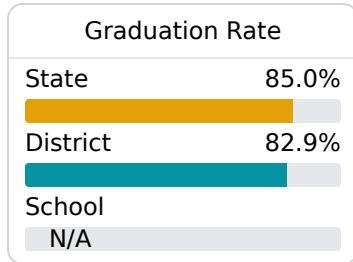

D Morgantown Middle

Natchez-Adams School District

 101 COTTAGE HOME DRIVE
Natchez, MS 39120

 Perry Revels
prevels@natchez.k12.ms.us

Identified for **Additional Targeted Support and Improvement**

Due to the impact of COVID-19 on school closures in the 2019-20 school year and a waiver from the U.S. Department of Education, the Mississippi Department of Education (MDE) has no assessment and accountability data to report for the 2019-20 school year.