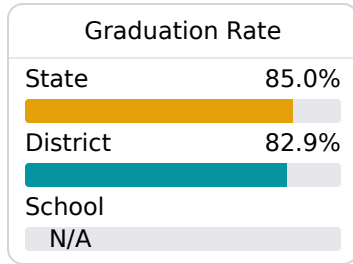

D Morgantown Middle Natchez-Adams School District

101 COTTAGE HOME DRIVE
Natchez, MS 39120

Perry Revels
prevels@natchez.k12.ms.us

Identified for **Additional Targeted Support and Improvement**

Due to the impact of COVID-19 on school closures in the 2019-20 school year and a waiver from the U.S. Department of Education, the Mississippi Department of Education (MDE) has no assessment and accountability data to report for the 2019-20 school year.

Teacher Data

22.9

Teachers

76.0%

Experienced Teachers

20.7%

Provisional Teachers

94.3%

In-Field Teachers