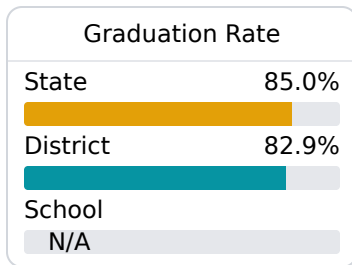

B Mc Laurin Elementary School

Natchez-Adams School District

 170 SEARGENT S PRENTISS DRIVE
Natchez, MS 39120

 Shelisa Brown-Taylor, Interim Prin
staylor@natchez.k12.ms.us

Due to the impact of COVID-19 on school closures in the 2019-20 school year and a waiver from the U.S. Department of Education, the Mississippi Department of Education (MDE) has no assessment and accountability data to report for the 2019-20 school year.