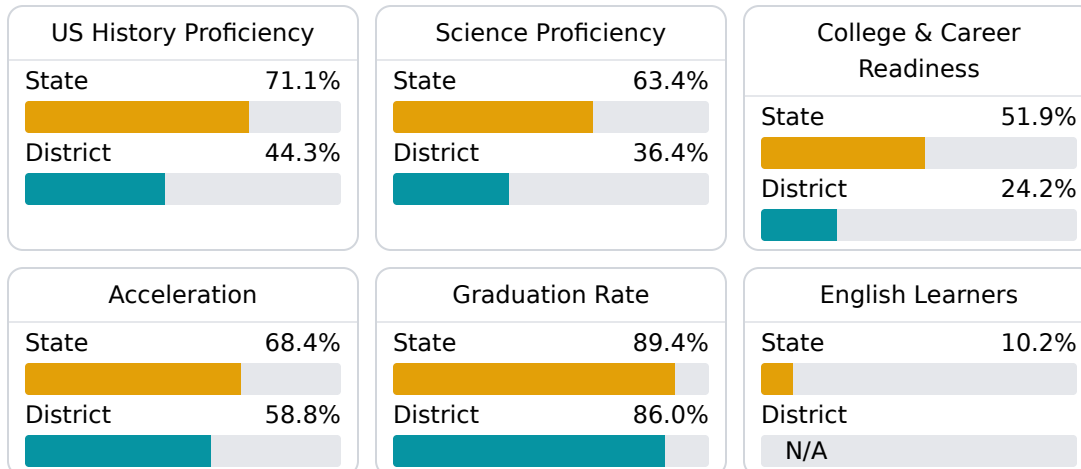

### School Accountability Grade Components

Mississippi's accountability system assigns "A" through "F" letter grades for schools and districts. Grades are based on student achievement, student growth, student participation in testing, and other academic measures.

#### Math

Measurements of student performance on the statewide math assessment.

#### English

Measurements of student performance on the statewide English language arts (ELA) assessment.

#### Other Measures

Other measurements of student performance that factor into the accountability grade.