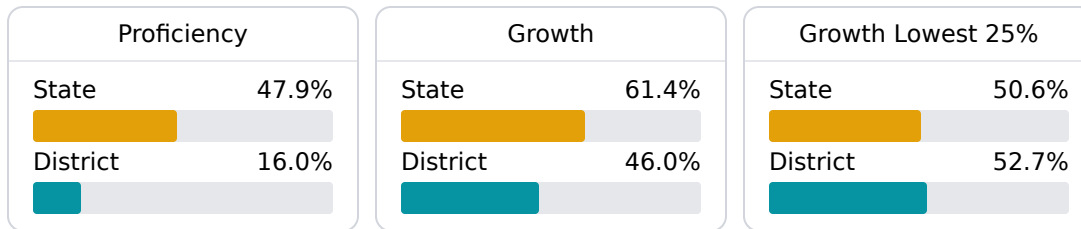

Other Measures

Other measurements of student performance that factor into the accountability grade.