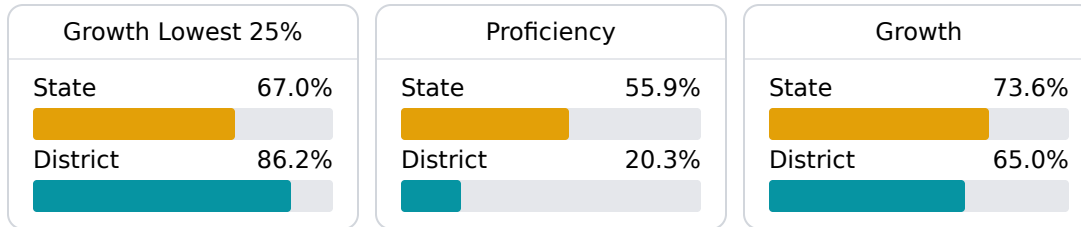

Yazoo City Municipal School District

Yazoo City, MS

1133 CALHOUN AVE
Yazoo City, MS 39194

Earl Watkins
ewatkins@masd.k12.ms.us

School Accountability Grade Components

Mississippi's accountability system assigns "A" through "F" letter grades for schools and districts. Grades are based on student achievement, student growth, student participation in testing, and other academic measures.

Math

Measurements of student performance on the statewide math assessment.

English

Measurements of student performance on the statewide English language arts (ELA) assessment.