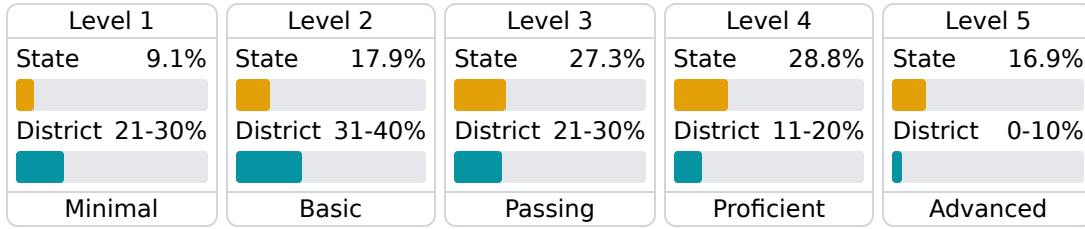

Detailed Assessment and Other Data

Student Performance

The following information shows each level of student performance on statewide assessments.

Math

English

Science

Student Assessment Participation

Discipline

Other Data