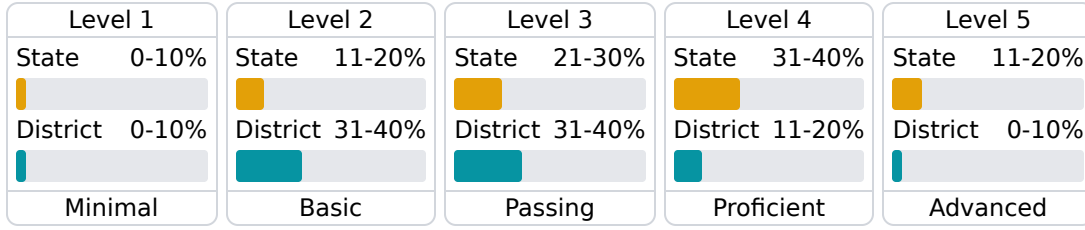

Detailed Assessment and Other Data

Student Performance

The following information shows each level of student performance on statewide assessments.

Math