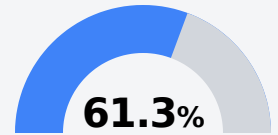

Teacher Data

152.2

Teachers

Experienced Teachers