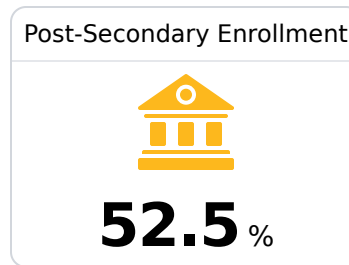

## Yazoo City Municipal School District

Yazoo City, MS

1133 CALHOUN AVE  
Yazoo City, MS 39194

Earl Watkins  
ewatkins@masd.k12.ms.us

Due to the impact of COVID-19 on school closures in the 2019-20 school year and a waiver from the U.S. Department of Education, the Mississippi Department of Education (MDE) has no assessment and accountability data to report for the 2019-20 school year.