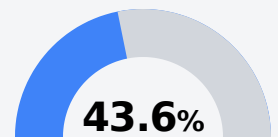

Provisional Teachers