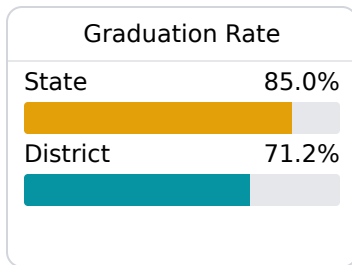

## Yazoo City Municipal School District

Yazoo City, MS

1133 CALHOUN AVE  
Yazoo City, MS 39194

Earl Watkins  
ewatkins@masd.k12.ms.us

Due to the impact of COVID-19 on school closures in the 2019-20 school year and a waiver from the U.S. Department of Education, the Mississippi Department of Education (MDE) has no assessment and accountability data to report for the 2019-20 school year.