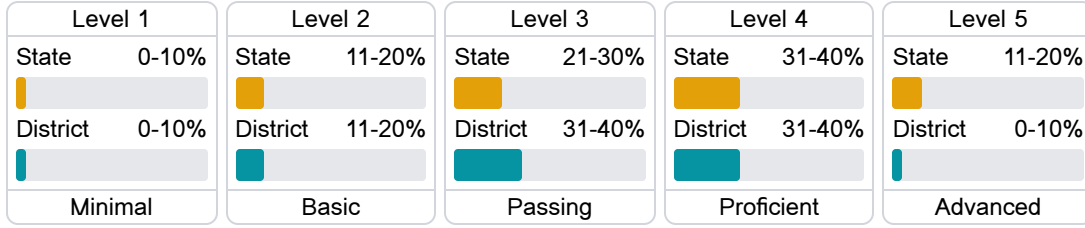

Yazoo County School District

Yazoo City, MS

94 PANTHER DRIVE
Yazoo City, MS 39194

TERRI WHITE
terri.rhea@yazook12.org

School Accountability Grade Components

Mississippi's accountability system assigns "A" through "F" letter grades for schools and districts. Grades are based on student achievement, student growth, student participation in testing, and other academic measures.

Math

Measurements of student performance on the statewide math assessment.

English

Measurements of student performance on the statewide English language arts (ELA) assessment.

Other Measures

Other measurements of student performance that factor into the accountability grade.

Detailed Assessment and Other Data

Student Performance

The following information shows each level of student performance on statewide assessments.

Math

English

Science

Student Assessment Participation

Other Data