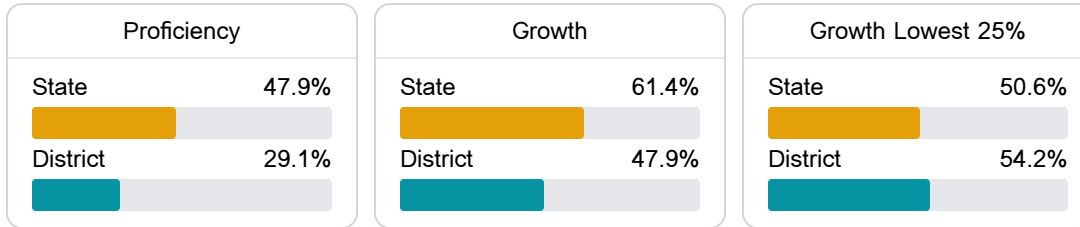

Yazoo County School District

Yazoo City, MS

94 PANTHER DRIVE
Yazoo City, MS 39194

TERRI WHITE
terri.rhea@yazook12.org

School Accountability Grade Components

Mississippi's accountability system assigns "A" through "F" letter grades for schools and districts. Grades are based on student achievement, student growth, student participation in testing, and other academic measures.

Math

Measurements of student performance on the statewide math assessment.

English

Measurements of student performance on the statewide English language arts (ELA) assessment.

Other Measures

Other measurements of student performance that factor into the accountability grade.