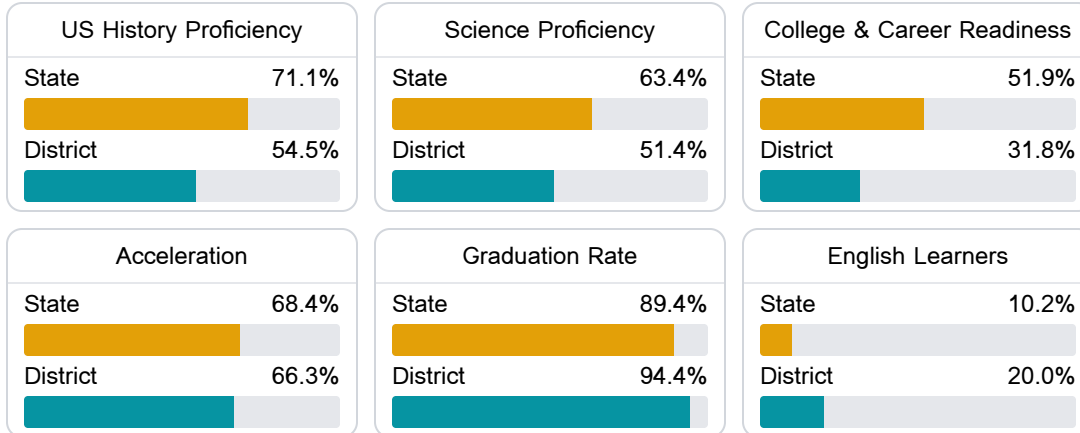

Yazoo County School District

Yazoo City, MS

94 PANTHER DRIVE
Yazoo City, MS 39194

TERRI WHITE
terri.rhea@yazook12.org

School Accountability Grade Components

Mississippi's accountability system assigns "A" through "F" letter grades for schools and districts. Grades are based on student achievement, student growth, student participation in testing, and other academic measures.

Math

Measurements of student performance on the statewide math assessment.

English

Measurements of student performance on the statewide English language arts (ELA) assessment.

Other Measures

Other measurements of student performance that factor into the accountability grade.

Detailed Assessment and Other Data

Student Performance

The following information shows each level of student performance on statewide assessments.

Math

English

Science

Student Assessment Participation

Other Data