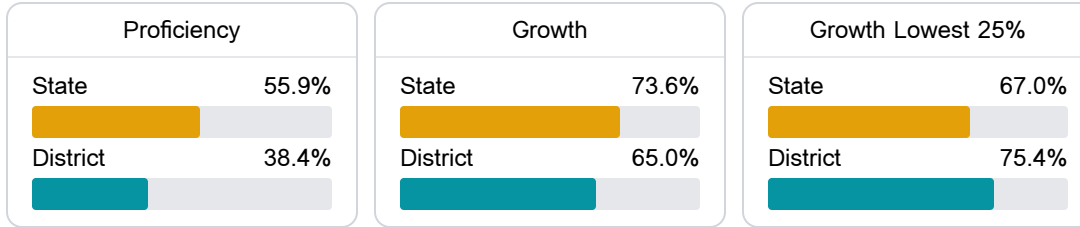

Yazoo County School District

Yazoo City, MS

94 PANTHER DRIVE
Yazoo City, MS 39194

TERRI WHITE
terri.rhea@yazook12.org

School Accountability Grade Components

Mississippi's accountability system assigns "A" through "F" letter grades for schools and districts. Grades are based on student achievement, student growth, student participation in testing, and other academic measures.

Math

Measurements of student performance on the statewide math assessment.

English

Measurements of student performance on the statewide English language arts (ELA) assessment.

Other Measures

Other measurements of student performance that factor into the accountability grade.