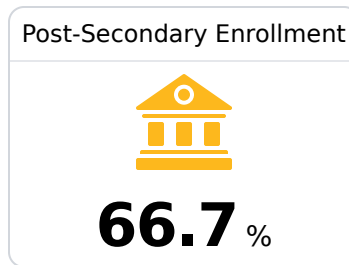

Yazoo County School District

Yazoo City, MS

94 PANTHER DRIVE
Yazoo City, MS 39194

Ken Barron
ken.barron@yazoo.k12.ms.us

Due to the impact of COVID-19 on school closures in the 2019-20 school year and a waiver from the U.S. Department of Education, the Mississippi Department of Education (MDE) has no assessment and accountability data to report for the 2019-20 school year.