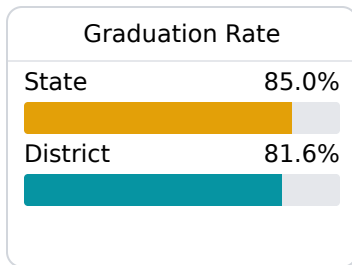

Yazoo County School District

Yazoo City, MS

94 PANTHER DRIVE
Yazoo City, MS 39194

Ken Barron
ken.barron@yazoo.k12.ms.us

Due to the impact of COVID-19 on school closures in the 2019-20 school year and a waiver from the U.S. Department of Education, the Mississippi Department of Education (MDE) has no assessment and accountability data to report for the 2019-20 school year.