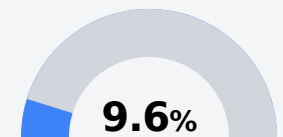

Provisional Teachers