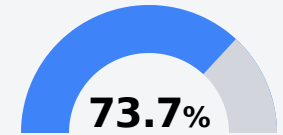

Teacher Data

101.8

Teachers

Experienced Teachers