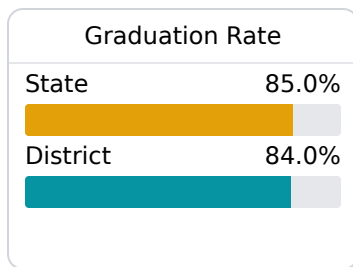

## **D** Water Valley School District Water Valley, MS

544 Market Street  
Water Valley, MS 38965

Drew Pitcock  
dpitcock@wvsdschools.com

Due to the impact of COVID-19 on school closures in the 2019-20 school year and a waiver from the U.S. Department of Education, the Mississippi Department of Education (MDE) has no assessment and accountability data to report for the 2019-20 school year.