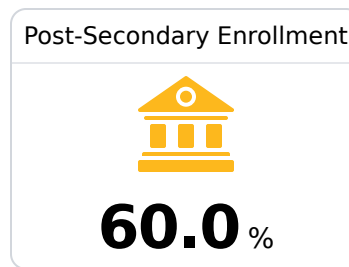

## **D** Water Valley School District Water Valley, MS

544 Market Street  
Water Valley, MS 38965

Drew Pitcock  
dpitcock@wvsdschools.com

Due to the impact of COVID-19 on school closures in the 2019-20 school year and a waiver from the U.S. Department of Education, the Mississippi Department of Education (MDE) has no assessment and accountability data to report for the 2019-20 school year.