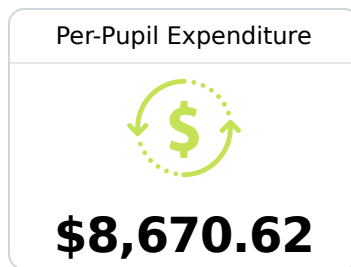

D Water Valley School District Water Valley, MS

544 Market Street
Water Valley, MS 38965

Drew Pitcock
dpitcock@wvsdschools.com

Due to the impact of COVID-19 on school closures in the 2019-20 school year and a waiver from the U.S. Department of Education, the Mississippi Department of Education (MDE) has no assessment and accountability data to report for the 2019-20 school year.