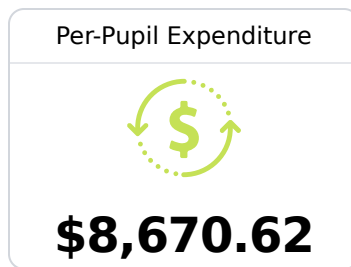

## **D** Water Valley School District Water Valley, MS

544 Market Street  
Water Valley, MS 38965

Drew Pitcock  
dpitcock@wvsdschools.com

Due to the impact of COVID-19 on school closures in the 2019-20 school year and a waiver from the U.S. Department of Education, the Mississippi Department of Education (MDE) has no assessment and accountability data to report for the 2019-20 school year.