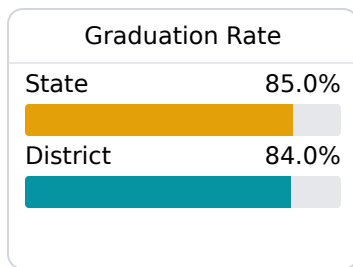

D Water Valley School District Water Valley, MS

544 Market Street
Water Valley, MS 38965

Drew Pitcock
dpitcock@wvsdschools.com

Due to the impact of COVID-19 on school closures in the 2019-20 school year and a waiver from the U.S. Department of Education, the Mississippi Department of Education (MDE) has no assessment and accountability data to report for the 2019-20 school year.