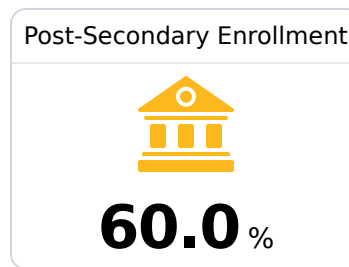

D Water Valley School District Water Valley, MS

544 Market Street
Water Valley, MS 38965

Drew Pitcock
dpitcock@wvsdschools.com

Due to the impact of COVID-19 on school closures in the 2019-20 school year and a waiver from the U.S. Department of Education, the Mississippi Department of Education (MDE) has no assessment and accountability data to report for the 2019-20 school year.