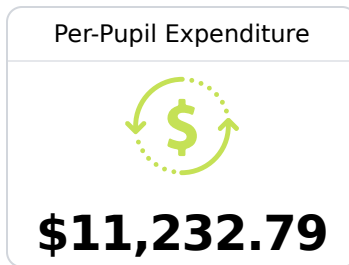

Due to the impact of COVID-19 on school closures in the 2019-20 school year and a waiver from the U.S. Department of Education, the Mississippi Department of Education (MDE) has no assessment and accountability data to report for the 2019-20 school year.