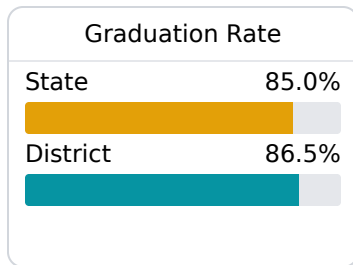

District Report Card 2019 - 2020

For more detailed information, please visit <https://msrc.mdek12.org>.

Coffeeville School District

Coffeeville, MS

96 Mississippi Street
Coffeeville, MS 38922

Dexter Green
dgreen@coffeevilleschools.org

Due to the impact of COVID-19 on school closures in the 2019-20 school year and a waiver from the U.S. Department of Education, the Mississippi Department of Education (MDE) has no assessment and accountability data to report for the 2019-20 school year.