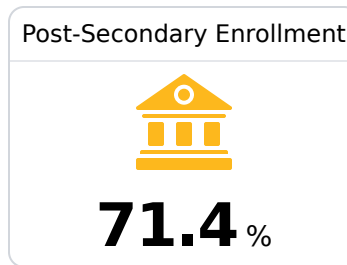

District Report Card 2019 - 2020

For more detailed information, please visit <https://msrc.mdek12.org>.

Coffeeville School District

Coffeeville, MS

96 Mississippi Street
Coffeeville, MS 38922

Dexter Green
dgreen@coffeevilleschools.org

Due to the impact of COVID-19 on school closures in the 2019-20 school year and a waiver from the U.S. Department of Education, the Mississippi Department of Education (MDE) has no assessment and accountability data to report for the 2019-20 school year.