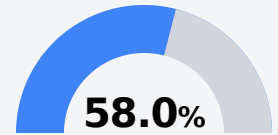

Teacher Data

40.9

Teachers

Experienced Teachers