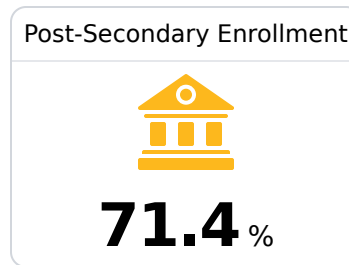

District Report Card 2019 - 2020

For more detailed information, please visit <https://msrc.mdek12.org>.

Coffeeville School District

Coffeeville, MS

96 Mississippi Street
Coffeeville, MS 38922

Dexter Green
dgreen@coffeevilleschools.org

Due to the impact of COVID-19 on school closures in the 2019-20 school year and a waiver from the U.S. Department of Education, the Mississippi Department of Education (MDE) has no assessment and accountability data to report for the 2019-20 school year.