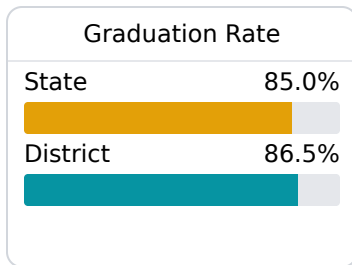

District Report Card 2019 - 2020

For more detailed information, please visit <https://msrc.mdek12.org>.

Coffeeville School District

Coffeeville, MS

96 Mississippi Street
Coffeeville, MS 38922

Dexter Green
dgreen@coffeevilleschools.org

Due to the impact of COVID-19 on school closures in the 2019-20 school year and a waiver from the U.S. Department of Education, the Mississippi Department of Education (MDE) has no assessment and accountability data to report for the 2019-20 school year.

Teacher Data

40.9

Teachers

58.0%

Experienced Teachers

9.4%

Provisional Teachers

92.5%

In-Field Teachers