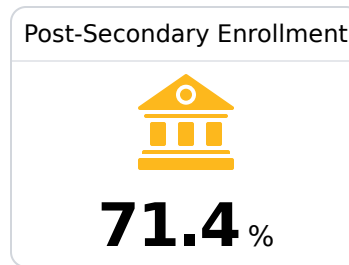

Due to the impact of COVID-19 on school closures in the 2019-20 school year and a waiver from the U.S. Department of Education, the Mississippi Department of Education (MDE) has no assessment and accountability data to report for the 2019-20 school year.