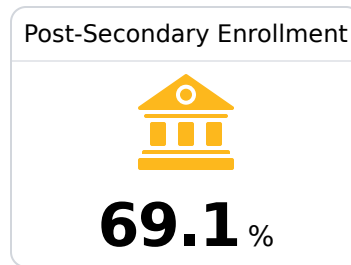

Louisville Municipal School District

Louisville, MS

891 South Columbus Ave
Louisville, MS 39339

David Luke
dluke@louisville.k12.ms.us

Due to the impact of COVID-19 on school closures in the 2019-20 school year and a waiver from the U.S. Department of Education, the Mississippi Department of Education (MDE) has no assessment and accountability data to report for the 2019-20 school year.