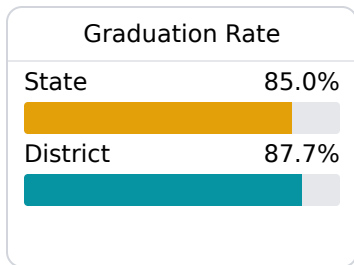

Louisville Municipal School District

Louisville, MS

891 South Columbus Ave
Louisville, MS 39339

David Luke
dluke@louisville.k12.ms.us

Due to the impact of COVID-19 on school closures in the 2019-20 school year and a waiver from the U.S. Department of Education, the Mississippi Department of Education (MDE) has no assessment and accountability data to report for the 2019-20 school year.