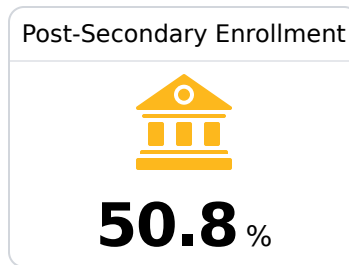

Wilkinson County School District

Woodville, MS

488 MAIN STREET
Woodville, MS 39669

Shemekia Rankin
srankin@wilkinson.k12.ms.us

Due to the impact of COVID-19 on school closures in the 2019-20 school year and a waiver from the U.S. Department of Education, the Mississippi Department of Education (MDE) has no assessment and accountability data to report for the 2019-20 school year.