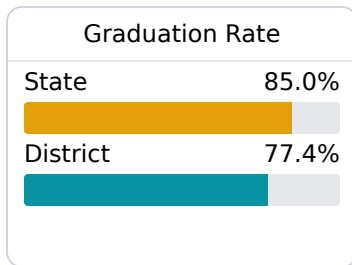

## Wilkinson County School District

Woodville, MS

488 MAIN STREET  
Woodville, MS 39669

Shemekia Rankin  
srankin@wilkinson.k12.ms.us

Due to the impact of COVID-19 on school closures in the 2019-20 school year and a waiver from the U.S. Department of Education, the Mississippi Department of Education (MDE) has no assessment and accountability data to report for the 2019-20 school year.