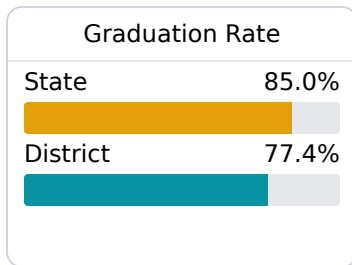

Wilkinson County School District

Woodville, MS

488 MAIN STREET
Woodville, MS 39669

Shemekia Rankin
srankin@wilkinson.k12.ms.us

Due to the impact of COVID-19 on school closures in the 2019-20 school year and a waiver from the U.S. Department of Education, the Mississippi Department of Education (MDE) has no assessment and accountability data to report for the 2019-20 school year.