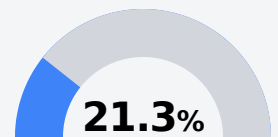

Provisional Teachers