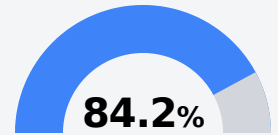

Teacher Data

80.6

Teachers

Experienced Teachers