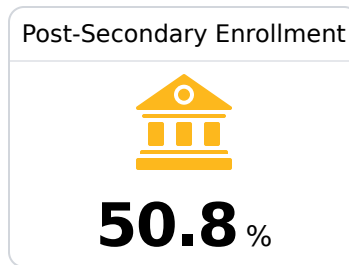

## Wilkinson County School District

Woodville, MS

488 MAIN STREET  
Woodville, MS 39669

Shemekia Rankin  
srankin@wilkinson.k12.ms.us

Due to the impact of COVID-19 on school closures in the 2019-20 school year and a waiver from the U.S. Department of Education, the Mississippi Department of Education (MDE) has no assessment and accountability data to report for the 2019-20 school year.