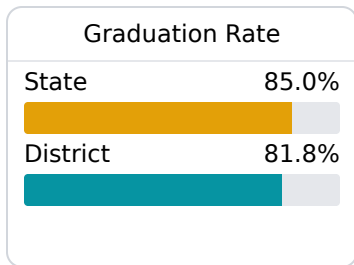

## Wayne County School District

Waynesboro, MS

810 Chickasawhay Street  
Waynesboro, MS 39367

Tommy Branch  
brancht@wcsdms.com

Due to the impact of COVID-19 on school closures in the 2019-20 school year and a waiver from the U.S. Department of Education, the Mississippi Department of Education (MDE) has no assessment and accountability data to report for the 2019-20 school year.