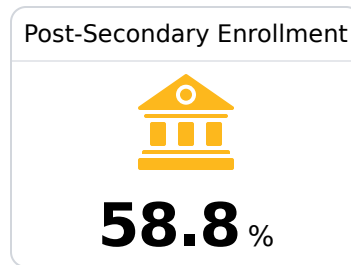

## Wayne County School District

Waynesboro, MS

810 Chickasawhay Street  
Waynesboro, MS 39367

Tommy Branch  
brancht@wcsdms.com

Due to the impact of COVID-19 on school closures in the 2019-20 school year and a waiver from the U.S. Department of Education, the Mississippi Department of Education (MDE) has no assessment and accountability data to report for the 2019-20 school year.