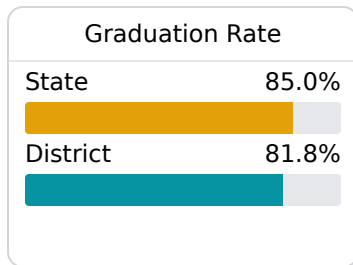

Wayne County School District

Waynesboro, MS

810 Chickasawhay Street
Waynesboro, MS 39367

Tommy Branch
brancht@wcsdms.com

Due to the impact of COVID-19 on school closures in the 2019-20 school year and a waiver from the U.S. Department of Education, the Mississippi Department of Education (MDE) has no assessment and accountability data to report for the 2019-20 school year.