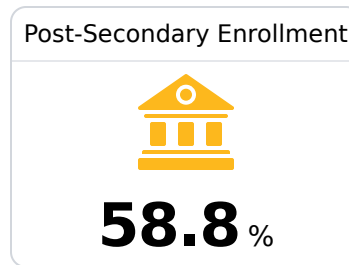

Wayne County School District

Waynesboro, MS

810 Chickasawhay Street
Waynesboro, MS 39367

Tommy Branch
brancht@wcsdms.com

Due to the impact of COVID-19 on school closures in the 2019-20 school year and a waiver from the U.S. Department of Education, the Mississippi Department of Education (MDE) has no assessment and accountability data to report for the 2019-20 school year.