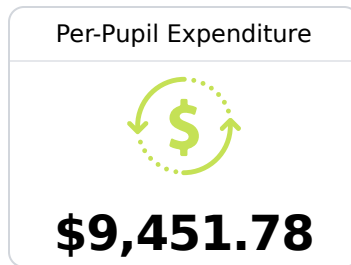

Wayne County School District

Waynesboro, MS

810 Chickasawhay Street
Waynesboro, MS 39367

Tommy Branch
brancht@wcsdms.com

Due to the impact of COVID-19 on school closures in the 2019-20 school year and a waiver from the U.S. Department of Education, the Mississippi Department of Education (MDE) has no assessment and accountability data to report for the 2019-20 school year.