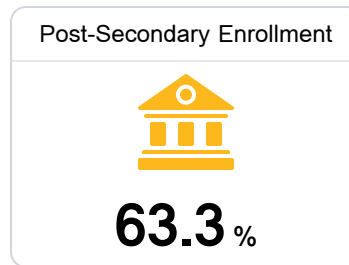

District Report Card 2019 - 2020

For more detailed information, please visit <https://msrc.mdek12.org>.

Greenville Public School District

Greenville, MS

412 South Main Street
Greenville, MS 38701

ILEAN RICHARDS
irichards@gpsdk12.com

Due to the impact of COVID-19 on school closures in the 2019-20 school year and a waiver from the U.S. Department of Education, the Mississippi Department of Education (MDE) has no assessment and accountability data to report for the 2019-20 school year.

Teacher Data

248.1

Teachers

69.3%

Experienced Teachers

21.3%

Provisional Teachers

95.8%

In-Field Teachers