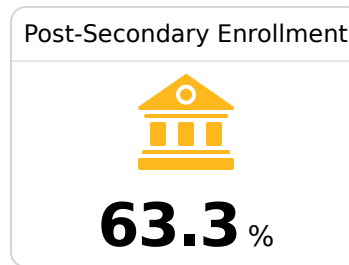

## Greenville Public School District

Greenville, MS

412 South Main Street  
Greenville, MS 38701

Dr. Janice Monroe  
jmonroe@gpsdk12.com

Due to the impact of COVID-19 on school closures in the 2019-20 school year and a waiver from the U.S. Department of Education, the Mississippi Department of Education (MDE) has no assessment and accountability data to report for the 2019-20 school year.