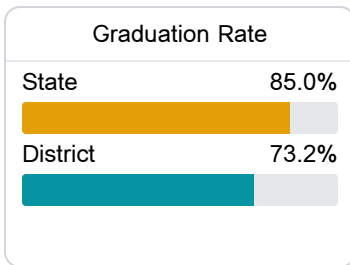

District Report Card 2019 - 2020

For more detailed information, please visit <https://msrc.mdek12.org>.

Greenville Public School District

Greenville, MS

412 South Main Street
Greenville, MS 38701

ILEAN RICHARDS
irichards@gpsdk12.com

Due to the impact of COVID-19 on school closures in the 2019-20 school year and a waiver from the U.S. Department of Education, the Mississippi Department of Education (MDE) has no assessment and accountability data to report for the 2019-20 school year.

Teacher Data

248.1

Teachers

69.3%

Experienced Teachers

21.3%

Provisional Teachers

95.8%

In-Field Teachers