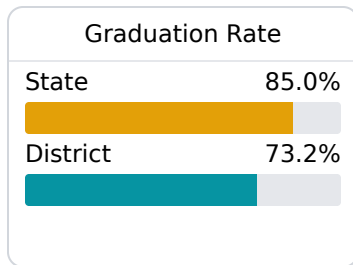

## Greenville Public School District

Greenville, MS

412 South Main Street  
Greenville, MS 38701

Dr. Janice Monroe  
jmonroe@gpsdk12.com

Due to the impact of COVID-19 on school closures in the 2019-20 school year and a waiver from the U.S. Department of Education, the Mississippi Department of Education (MDE) has no assessment and accountability data to report for the 2019-20 school year.