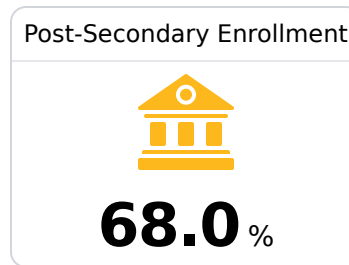

B Western Line School District Avon, MS

 102 Maddox Road
Avon, MS 38723

 Lawrence Hudson
lhudson@westernline.org

Due to the impact of COVID-19 on school closures in the 2019-20 school year and a waiver from the U.S. Department of Education, the Mississippi Department of Education (MDE) has no assessment and accountability data to report for the 2019-20 school year.