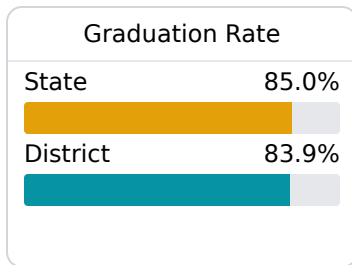

B Western Line School District Avon, MS

 102 Maddox Road
Avon, MS 38723

 Lawrence Hudson
lhudson@westernline.org

Due to the impact of COVID-19 on school closures in the 2019-20 school year and a waiver from the U.S. Department of Education, the Mississippi Department of Education (MDE) has no assessment and accountability data to report for the 2019-20 school year.