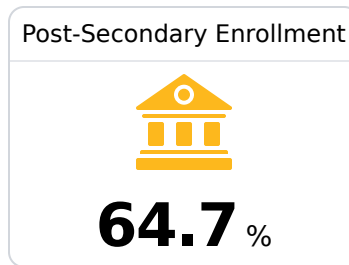

Vicksburg Warren School District

Vicksburg, MS

1500 MISSION 66
Vicksburg, MS 39180

Dr. Toriano Holloway
toriholloway@vwsd.org

Due to the impact of COVID-19 on school closures in the 2019-20 school year and a waiver from the U.S. Department of Education, the Mississippi Department of Education (MDE) has no assessment and accountability data to report for the 2019-20 school year.