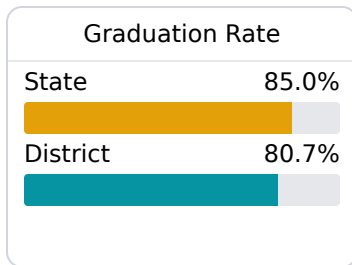

Vicksburg Warren School District

Vicksburg, MS

1500 MISSION 66
Vicksburg, MS 39180

Dr. Toriano Holloway
toriholloway@vwsd.org

Due to the impact of COVID-19 on school closures in the 2019-20 school year and a waiver from the U.S. Department of Education, the Mississippi Department of Education (MDE) has no assessment and accountability data to report for the 2019-20 school year.