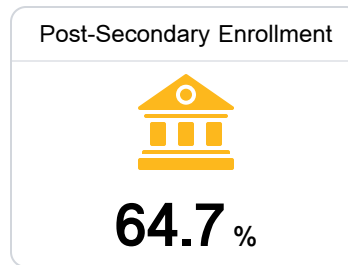

## Vicksburg Warren School District

Vicksburg, MS

1500 MISSION 66  
Vicksburg, MS 39180

Dr. Toriano Holloway  
toriholloway@vwsd.org

Due to the impact of COVID-19 on school closures in the 2019-20 school year and a waiver from the U.S. Department of Education, the Mississippi Department of Education (MDE) has no assessment and accountability data to report for the 2019-20 school year.