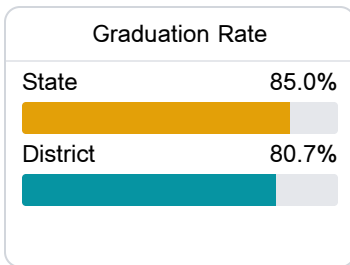

## Vicksburg Warren School District

Vicksburg, MS

1500 MISSION 66  
Vicksburg, MS 39180

Dr. Toriano Holloway  
toriholloway@vwsd.org

Due to the impact of COVID-19 on school closures in the 2019-20 school year and a waiver from the U.S. Department of Education, the Mississippi Department of Education (MDE) has no assessment and accountability data to report for the 2019-20 school year.