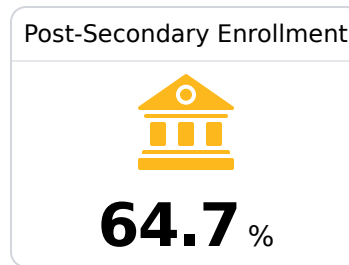

## Vicksburg Warren School District

Vicksburg, MS

1500 MISSION 66  
Vicksburg, MS 39180

Dr. Toriano Holloway  
toriholloway@vwsd.org

Due to the impact of COVID-19 on school closures in the 2019-20 school year and a waiver from the U.S. Department of Education, the Mississippi Department of Education (MDE) has no assessment and accountability data to report for the 2019-20 school year.