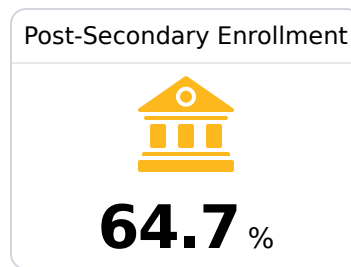

D Vicksburg Warren School District Vicksburg, MS

 1500 MISSION 66
Vicksburg, MS 39180

 Dr. Toriano Holloway
toriholloway@vwsd.org

Due to the impact of COVID-19 on school closures in the 2019-20 school year and a waiver from the U.S. Department of Education, the Mississippi Department of Education (MDE) has no assessment and accountability data to report for the 2019-20 school year.