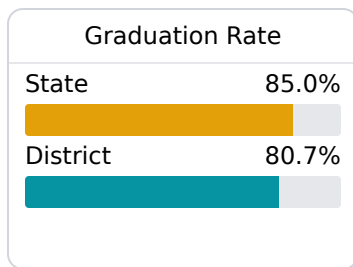

D Vicksburg Warren School District Vicksburg, MS

 1500 MISSION 66
Vicksburg, MS 39180

 Dr. Toriano Holloway
toriholloway@vwsd.org

Due to the impact of COVID-19 on school closures in the 2019-20 school year and a waiver from the U.S. Department of Education, the Mississippi Department of Education (MDE) has no assessment and accountability data to report for the 2019-20 school year.