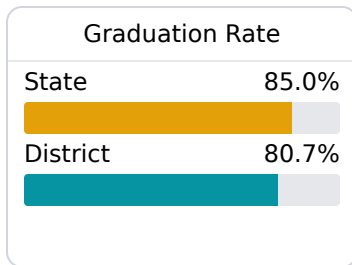

## Vicksburg Warren School District

Vicksburg, MS

1500 MISSION 66  
Vicksburg, MS 39180

Dr. Toriano Holloway  
toriholloway@vwsd.org

Due to the impact of COVID-19 on school closures in the 2019-20 school year and a waiver from the U.S. Department of Education, the Mississippi Department of Education (MDE) has no assessment and accountability data to report for the 2019-20 school year.