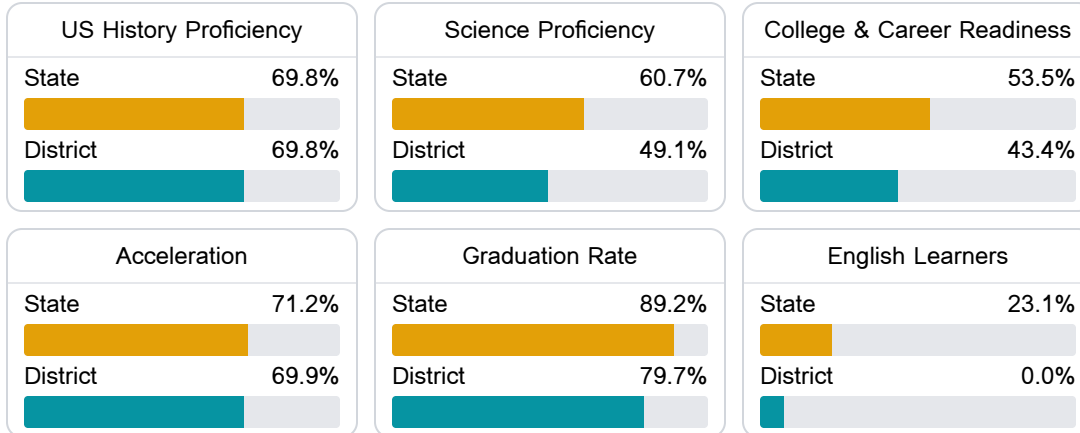

Math

Measurements of student performance on the statewide math assessment.

English

Measurements of student performance on the statewide English language arts (ELA) assessment.

Other Measures

Other measurements of student performance that factor into the accountability grade.

Detailed Assessment and Other Data

Student Performance

The following information shows each level of student performance on statewide assessments.

Math

English

Science

Student Assessment Participation

Other Data