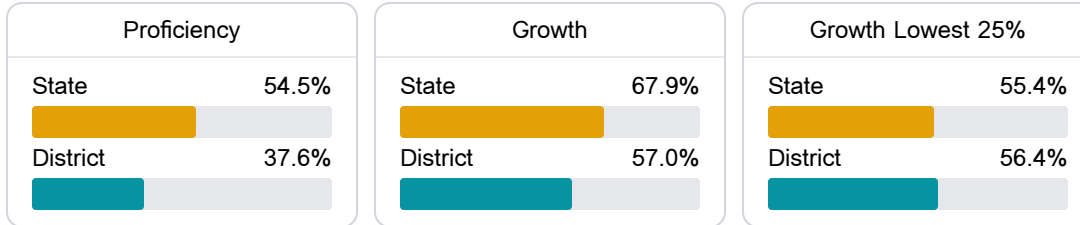

Walthall County School District

Tylertown, MS

814A Morse Avenue
Tylertown, MS 39667

JOSEPH BRUMFIELD
jbrumfield@wcsd.k12.ms.us

School Accountability Grade Components

Mississippi's accountability system assigns "A" through "F" letter grades for schools and districts. Grades are based on student achievement, student growth, student participation in testing, and other academic measures.

Math

Measurements of student performance on the statewide math assessment.