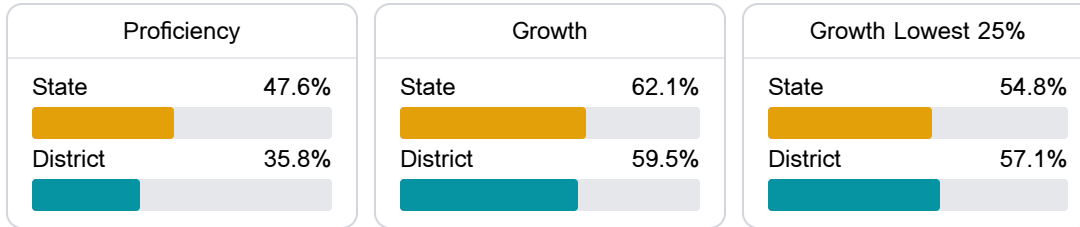

English

Measurements of student performance on the statewide English language arts (ELA) assessment.