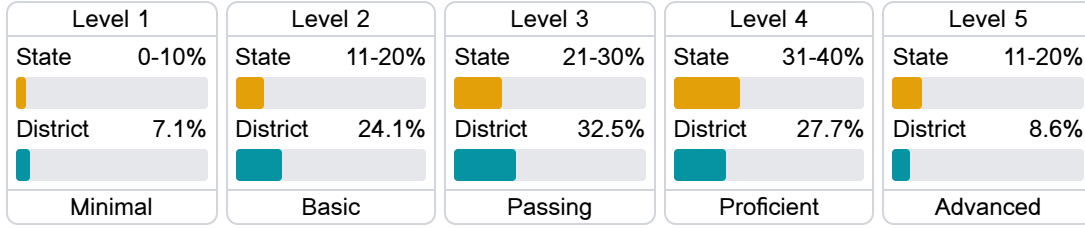

Math

Measurements of student performance on the statewide math assessment.

English

Measurements of student performance on the statewide English language arts (ELA) assessment.

Other Measures

Other measurements of student performance that factor into the accountability grade.

Detailed Assessment and Other Data

Student Performance

The following information shows each level of student performance on statewide assessments.

Math

English

Science

Student Assessment Participation

Other Data