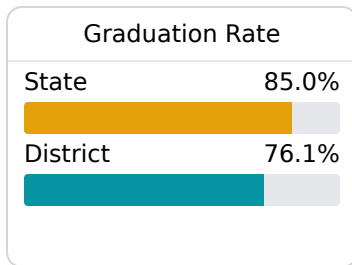

D Walthall County School District Tylertown, MS

 814A Morse Avenue
Tylertown, MS 39667

 Dr. Bradley Brumfield
jbbrumfield@wcsd.k12.ms.us

Due to the impact of COVID-19 on school closures in the 2019-20 school year and a waiver from the U.S. Department of Education, the Mississippi Department of Education (MDE) has no assessment and accountability data to report for the 2019-20 school year.