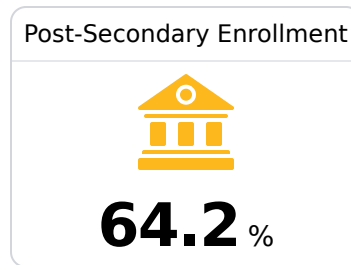

D Walthall County School District Tylertown, MS

 814A Morse Avenue
Tylertown, MS 39667

 Dr. Bradley Brumfield
jbbrumfield@wcsd.k12.ms.us

Due to the impact of COVID-19 on school closures in the 2019-20 school year and a waiver from the U.S. Department of Education, the Mississippi Department of Education (MDE) has no assessment and accountability data to report for the 2019-20 school year.