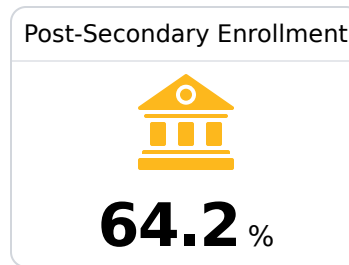

D Walthall County School District

Tylertown, MS

 814A Morse Avenue
Tylertown, MS 39667

 Dr. Bradley Brumfield
jbrumfield@wcsd.k12.ms.us

Due to the impact of COVID-19 on school closures in the 2019-20 school year and a waiver from the U.S. Department of Education, the Mississippi Department of Education (MDE) has no assessment and accountability data to report for the 2019-20 school year.