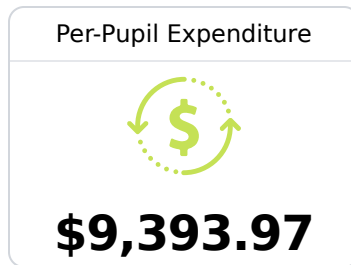

D Walthall County School District Tylertown, MS

 814A Morse Avenue
Tylertown, MS 39667

 Dr. Bradley Brumfield
jbbrumfield@wcsd.k12.ms.us

Due to the impact of COVID-19 on school closures in the 2019-20 school year and a waiver from the U.S. Department of Education, the Mississippi Department of Education (MDE) has no assessment and accountability data to report for the 2019-20 school year.