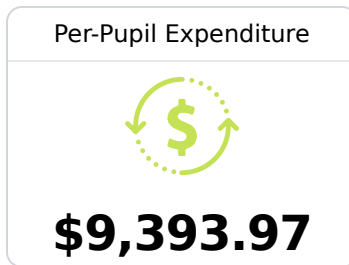

D Walthall County School District

Tylertown, MS

 814A Morse Avenue
Tylertown, MS 39667

 Dr. Bradley Brumfield
jbrumfield@wcsd.k12.ms.us

Due to the impact of COVID-19 on school closures in the 2019-20 school year and a waiver from the U.S. Department of Education, the Mississippi Department of Education (MDE) has no assessment and accountability data to report for the 2019-20 school year.