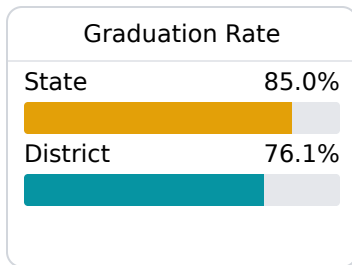

D Walthall County School District

Tylertown, MS

 814A Morse Avenue
Tylertown, MS 39667

 Dr. Bradley Brumfield
jbrumfield@wcsd.k12.ms.us

Due to the impact of COVID-19 on school closures in the 2019-20 school year and a waiver from the U.S. Department of Education, the Mississippi Department of Education (MDE) has no assessment and accountability data to report for the 2019-20 school year.