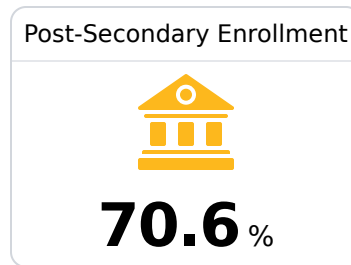

## **A** New Albany Public Schools

New Albany, MS

 301 Highway 15 North  
New Albany, MS 38652

 Lance Evans  
levans@nasd.ms

Due to the impact of COVID-19 on school closures in the 2019-20 school year and a waiver from the U.S. Department of Education, the Mississippi Department of Education (MDE) has no assessment and accountability data to report for the 2019-20 school year.