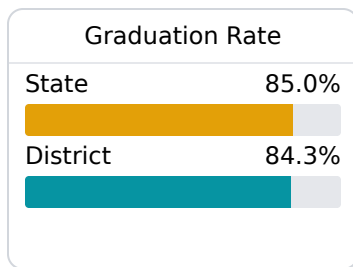

## **A** New Albany Public Schools

New Albany, MS

 301 Highway 15 North  
New Albany, MS 38652

 Lance Evans  
levans@nasd.ms

Due to the impact of COVID-19 on school closures in the 2019-20 school year and a waiver from the U.S. Department of Education, the Mississippi Department of Education (MDE) has no assessment and accountability data to report for the 2019-20 school year.