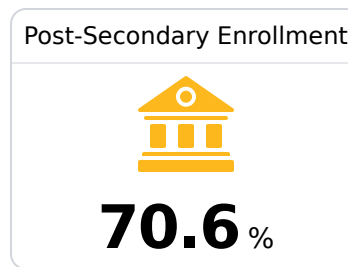

## **A** New Albany Public Schools

New Albany, MS

 301 Highway 15 North  
New Albany, MS 38652

 Lance Evans  
levans@nasd.ms

Due to the impact of COVID-19 on school closures in the 2019-20 school year and a waiver from the U.S. Department of Education, the Mississippi Department of Education (MDE) has no assessment and accountability data to report for the 2019-20 school year.