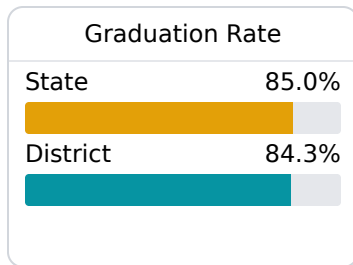

## **A** New Albany Public Schools

New Albany, MS

 301 Highway 15 North  
New Albany, MS 38652

 Lance Evans  
levans@nasd.ms

Due to the impact of COVID-19 on school closures in the 2019-20 school year and a waiver from the U.S. Department of Education, the Mississippi Department of Education (MDE) has no assessment and accountability data to report for the 2019-20 school year.