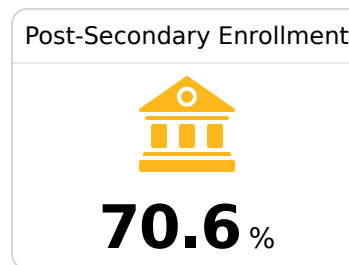

District Report Card 2019 - 2020

For more detailed information, please visit <https://msrc.mdek12.org>.

A New Albany Public Schools New Albany, MS

301 Highway 15 North
New Albany, MS 38652

Lance Evans
levans@nasd.ms

Due to the impact of COVID-19 on school closures in the 2019-20 school year and a waiver from the U.S. Department of Education, the Mississippi Department of Education (MDE) has no assessment and accountability data to report for the 2019-20 school year.

Teacher Data

137.5

Teachers

80.1%

Experienced Teachers

2.9%

Provisional Teachers

97.4%

In-Field Teachers