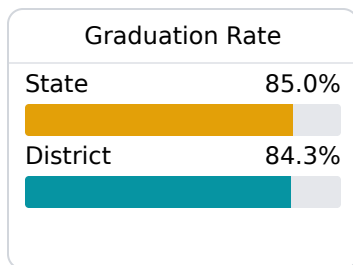

District Report Card 2019 - 2020

For more detailed information, please visit <https://msrc.mdek12.org>.

A New Albany Public Schools New Albany, MS

301 Highway 15 North
New Albany, MS 38652

Lance Evans
levans@nasd.ms

Due to the impact of COVID-19 on school closures in the 2019-20 school year and a waiver from the U.S. Department of Education, the Mississippi Department of Education (MDE) has no assessment and accountability data to report for the 2019-20 school year.

Teacher Data

137.5

Teachers

80.1%

Experienced Teachers

2.9%

Provisional Teachers

97.4%

In-Field Teachers