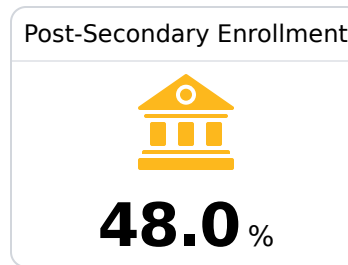

Tunica County School District

Tunica, MS

 744 SCHOOL STREET
Tunica, MS 38676

 Margie Pulley
pulleym@tunicak12.org

Due to the impact of COVID-19 on school closures in the 2019-20 school year and a waiver from the U.S. Department of Education, the Mississippi Department of Education (MDE) has no assessment and accountability data to report for the 2019-20 school year.