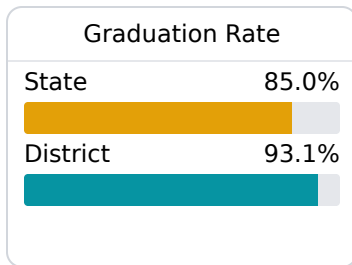

Tunica County School District

Tunica, MS

 744 SCHOOL STREET
Tunica, MS 38676

 Margie Pulley
pulleym@tunicak12.org

Due to the impact of COVID-19 on school closures in the 2019-20 school year and a waiver from the U.S. Department of Education, the Mississippi Department of Education (MDE) has no assessment and accountability data to report for the 2019-20 school year.