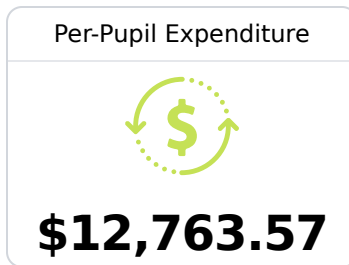

Tunica County School District

Tunica, MS

 744 SCHOOL STREET
Tunica, MS 38676

 Margie Pulley
pulleym@tunicak12.org

Due to the impact of COVID-19 on school closures in the 2019-20 school year and a waiver from the U.S. Department of Education, the Mississippi Department of Education (MDE) has no assessment and accountability data to report for the 2019-20 school year.