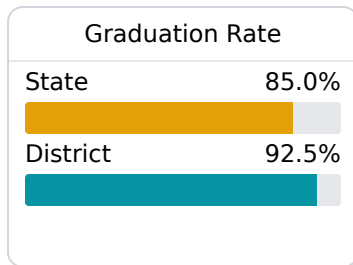

Tishomingo County School District

Iuka, MS

1620 Paul Edmondson Drive
Iuka, MS 38852

Christie Holly
cholly@tcsk12.com

Due to the impact of COVID-19 on school closures in the 2019-20 school year and a waiver from the U.S. Department of Education, the Mississippi Department of Education (MDE) has no assessment and accountability data to report for the 2019-20 school year.