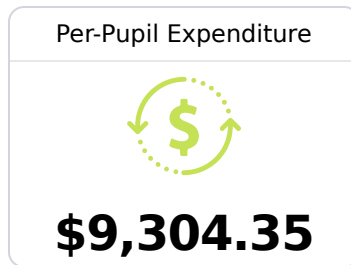

Tishomingo County School District

Iuka, MS

1620 Paul Edmondson Drive
Iuka, MS 38852

Christie Holly
cholly@tcsk12.com

Due to the impact of COVID-19 on school closures in the 2019-20 school year and a waiver from the U.S. Department of Education, the Mississippi Department of Education (MDE) has no assessment and accountability data to report for the 2019-20 school year.