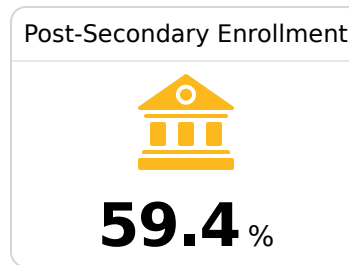

Tishomingo County School District

Iuka, MS

1620 Paul Edmondson Drive
Iuka, MS 38852

Christie Holly
cholly@tcsk12.com

Due to the impact of COVID-19 on school closures in the 2019-20 school year and a waiver from the U.S. Department of Education, the Mississippi Department of Education (MDE) has no assessment and accountability data to report for the 2019-20 school year.