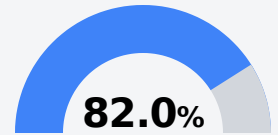

Teacher Data

218.0

Teachers

Experienced Teachers