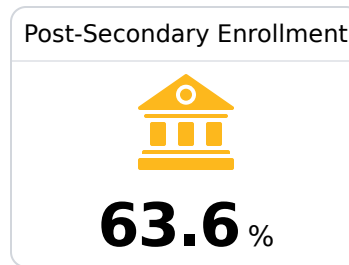

B South Tippah School District Ripley, MS

 402 Greenlee Avenue
Ripley, MS 38663

 Mr. Tony Elliott
telliott@std.ms

Due to the impact of COVID-19 on school closures in the 2019-20 school year and a waiver from the U.S. Department of Education, the Mississippi Department of Education (MDE) has no assessment and accountability data to report for the 2019-20 school year.