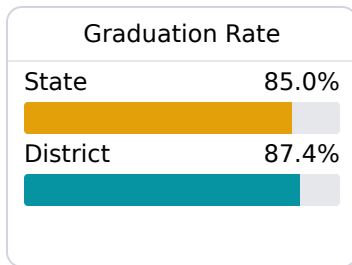

B South Tippah School District Ripley, MS

 402 Greenlee Avenue
Ripley, MS 38663

 Mr. Tony Elliott
telliott@std.ms

Due to the impact of COVID-19 on school closures in the 2019-20 school year and a waiver from the U.S. Department of Education, the Mississippi Department of Education (MDE) has no assessment and accountability data to report for the 2019-20 school year.