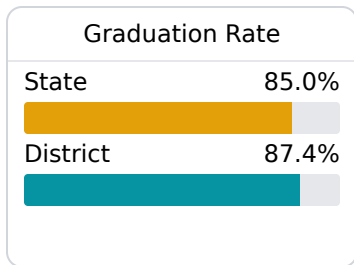

## **B** South Tippah School District Ripley, MS

402 Greenlee Avenue  
Ripley, MS 38663

Mr. Tony Elliott  
telliott@std.ms

Due to the impact of COVID-19 on school closures in the 2019-20 school year and a waiver from the U.S. Department of Education, the Mississippi Department of Education (MDE) has no assessment and accountability data to report for the 2019-20 school year.