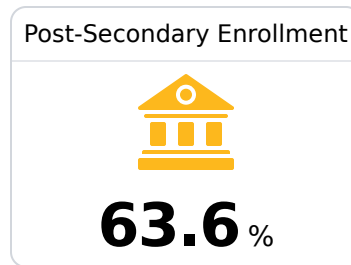

## **B** South Tippah School District Ripley, MS

402 Greenlee Avenue  
Ripley, MS 38663

Mr. Tony Elliott  
telliott@std.ms

Due to the impact of COVID-19 on school closures in the 2019-20 school year and a waiver from the U.S. Department of Education, the Mississippi Department of Education (MDE) has no assessment and accountability data to report for the 2019-20 school year.