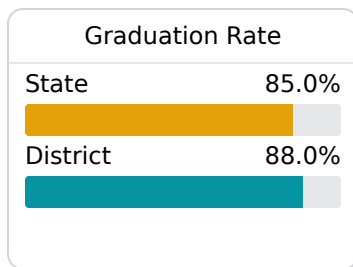

B North Tippah School District

Tiptersville, MS

 24111 HIGHWAY 15
Tiptersville, MS 38674

 Scott Smith
scott.smith@ntippah.ms

Due to the impact of COVID-19 on school closures in the 2019-20 school year and a waiver from the U.S. Department of Education, the Mississippi Department of Education (MDE) has no assessment and accountability data to report for the 2019-20 school year.