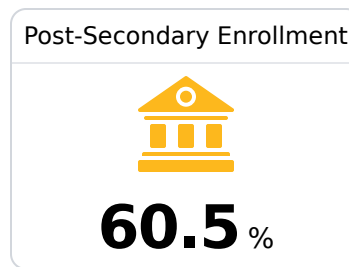

B North Tippah School District

Tiptersville, MS

 24111 HIGHWAY 15
Tiptersville, MS 38674

 Scott Smith
scott.smith@ntippah.ms

Due to the impact of COVID-19 on school closures in the 2019-20 school year and a waiver from the U.S. Department of Education, the Mississippi Department of Education (MDE) has no assessment and accountability data to report for the 2019-20 school year.