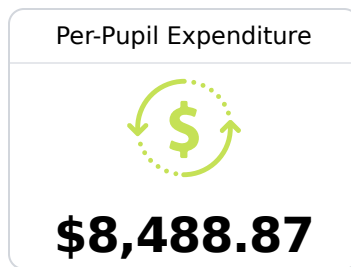

B North Tippah School District

Tiptersville, MS

 24111 HIGHWAY 15
Tiptersville, MS 38674

 Scott Smith
scott.smith@ntippah.ms

Due to the impact of COVID-19 on school closures in the 2019-20 school year and a waiver from the U.S. Department of Education, the Mississippi Department of Education (MDE) has no assessment and accountability data to report for the 2019-20 school year.