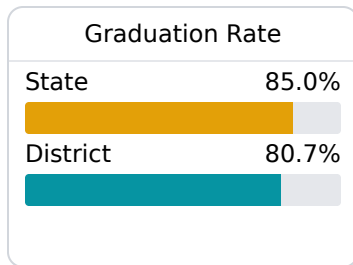

## Senatobia Municipal School District

Senatobia, MS

 104 McKie Street  
Senatobia, MS 38668

 Chris Fleming  
cfleming@senatobia.k12.ms.us

Due to the impact of COVID-19 on school closures in the 2019-20 school year and a waiver from the U.S. Department of Education, the Mississippi Department of Education (MDE) has no assessment and accountability data to report for the 2019-20 school year.