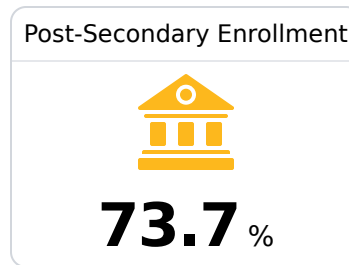

## Senatobia Municipal School District

Senatobia, MS

104 McKie Street  
Senatobia, MS 38668

Chris Fleming  
cfleming@senatobia.k12.ms.us

Due to the impact of COVID-19 on school closures in the 2019-20 school year and a waiver from the U.S. Department of Education, the Mississippi Department of Education (MDE) has no assessment and accountability data to report for the 2019-20 school year.