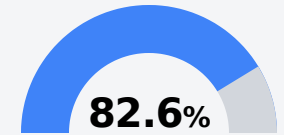

Teacher Data

119.1

Teachers

Experienced Teachers