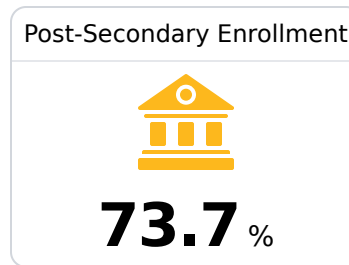

Senatobia Municipal School District

Senatobia, MS

104 McKie Street
Senatobia, MS 38668

Chris Fleming
cfleming@senatobia.k12.ms.us

Due to the impact of COVID-19 on school closures in the 2019-20 school year and a waiver from the U.S. Department of Education, the Mississippi Department of Education (MDE) has no assessment and accountability data to report for the 2019-20 school year.