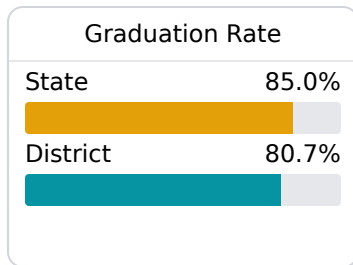

## Senatobia Municipal School District

Senatobia, MS

104 McKie Street  
Senatobia, MS 38668

Chris Fleming  
cfleming@senatobia.k12.ms.us

Due to the impact of COVID-19 on school closures in the 2019-20 school year and a waiver from the U.S. Department of Education, the Mississippi Department of Education (MDE) has no assessment and accountability data to report for the 2019-20 school year.