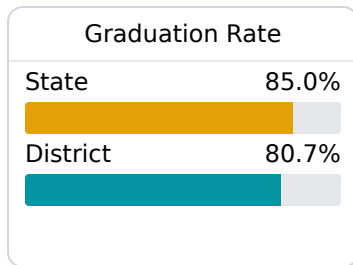

Senatobia Municipal School District

Senatobia, MS

104 McKie Street
Senatobia, MS 38668

Chris Fleming
cfleming@senatobia.k12.ms.us

Due to the impact of COVID-19 on school closures in the 2019-20 school year and a waiver from the U.S. Department of Education, the Mississippi Department of Education (MDE) has no assessment and accountability data to report for the 2019-20 school year.