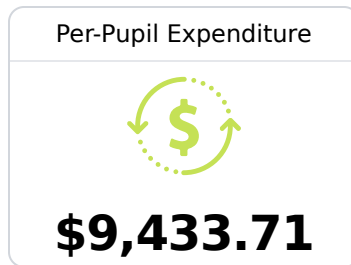

Senatobia Municipal School District

Senatobia, MS

104 McKie Street
Senatobia, MS 38668

Chris Fleming
cfleming@senatobia.k12.ms.us

Due to the impact of COVID-19 on school closures in the 2019-20 school year and a waiver from the U.S. Department of Education, the Mississippi Department of Education (MDE) has no assessment and accountability data to report for the 2019-20 school year.