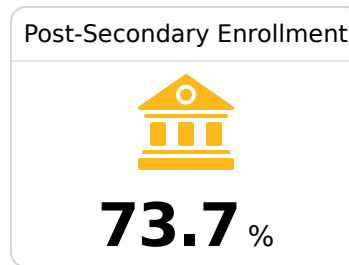

## Senatobia Municipal School District

Senatobia, MS

 104 McKie Street  
Senatobia, MS 38668

 Chris Fleming  
cfleming@senatobia.k12.ms.us

Due to the impact of COVID-19 on school closures in the 2019-20 school year and a waiver from the U.S. Department of Education, the Mississippi Department of Education (MDE) has no assessment and accountability data to report for the 2019-20 school year.