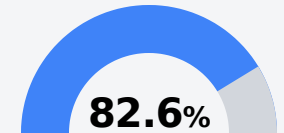

Teacher Data

119.1

Teachers

Experienced Teachers