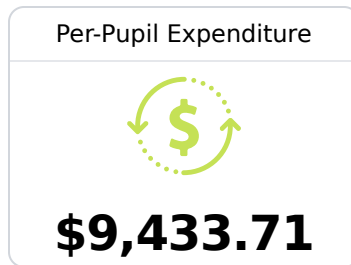

## Senatobia Municipal School District

Senatobia, MS

 104 McKie Street  
Senatobia, MS 38668

 Chris Fleming  
cfleming@senatobia.k12.ms.us

Due to the impact of COVID-19 on school closures in the 2019-20 school year and a waiver from the U.S. Department of Education, the Mississippi Department of Education (MDE) has no assessment and accountability data to report for the 2019-20 school year.