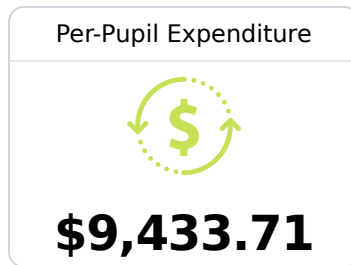

## Senatobia Municipal School District

Senatobia, MS

104 McKie Street  
Senatobia, MS 38668

Chris Fleming  
cfleming@senatobia.k12.ms.us

Due to the impact of COVID-19 on school closures in the 2019-20 school year and a waiver from the U.S. Department of Education, the Mississippi Department of Education (MDE) has no assessment and accountability data to report for the 2019-20 school year.