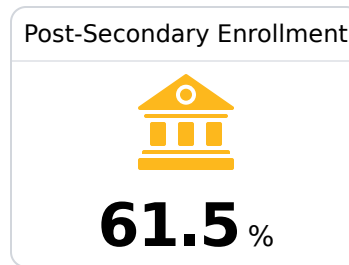

## Tate County School District

Coldwater, MS

574 Parkway ST  
Coldwater, MS 38618

Alee Dixon  
adixon@tcsdms.org

Due to the impact of COVID-19 on school closures in the 2019-20 school year and a waiver from the U.S. Department of Education, the Mississippi Department of Education (MDE) has no assessment and accountability data to report for the 2019-20 school year.