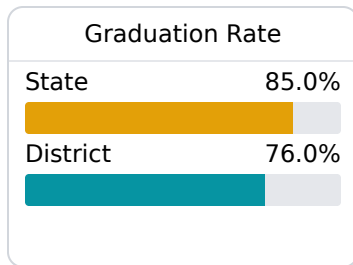

## Tate County School District

Coldwater, MS

574 Parkway ST  
Coldwater, MS 38618

Alee Dixon  
adixon@tcsdms.org

Due to the impact of COVID-19 on school closures in the 2019-20 school year and a waiver from the U.S. Department of Education, the Mississippi Department of Education (MDE) has no assessment and accountability data to report for the 2019-20 school year.