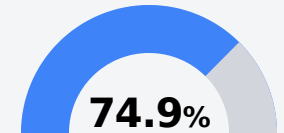

Teacher Data

150.9

Teachers

Experienced Teachers