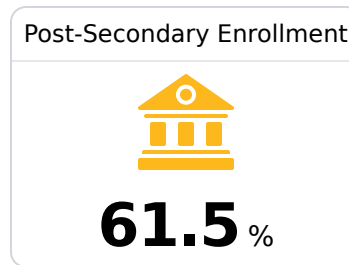

Tate County School District

Coldwater, MS

574 Parkway ST
Coldwater, MS 38618

Alee Dixon
adixon@tcsdms.org

Due to the impact of COVID-19 on school closures in the 2019-20 school year and a waiver from the U.S. Department of Education, the Mississippi Department of Education (MDE) has no assessment and accountability data to report for the 2019-20 school year.