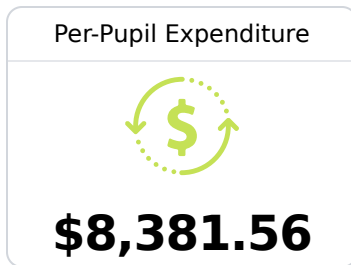

Tate County School District

Coldwater, MS

574 Parkway ST
Coldwater, MS 38618

Alee Dixon
adixon@tcsdms.org

Due to the impact of COVID-19 on school closures in the 2019-20 school year and a waiver from the U.S. Department of Education, the Mississippi Department of Education (MDE) has no assessment and accountability data to report for the 2019-20 school year.