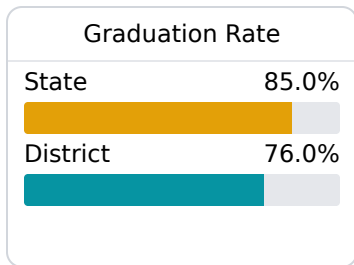

Tate County School District

Coldwater, MS

574 Parkway ST
Coldwater, MS 38618

Alee Dixon
adixon@tcsdms.org

Due to the impact of COVID-19 on school closures in the 2019-20 school year and a waiver from the U.S. Department of Education, the Mississippi Department of Education (MDE) has no assessment and accountability data to report for the 2019-20 school year.