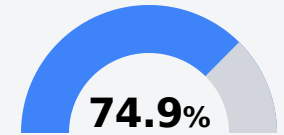

Teacher Data

150.9

Teachers

Experienced Teachers