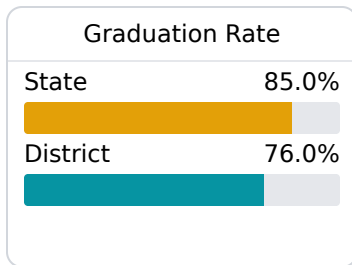

Tate County School District

Coldwater, MS

574 Parkway ST
Coldwater, MS 38618

Alee Dixon
adixon@tcsdms.org

Due to the impact of COVID-19 on school closures in the 2019-20 school year and a waiver from the U.S. Department of Education, the Mississippi Department of Education (MDE) has no assessment and accountability data to report for the 2019-20 school year.