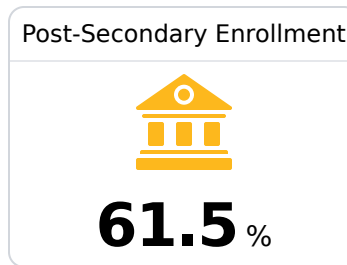

Tate County School District

Coldwater, MS

574 Parkway ST
Coldwater, MS 38618

Alee Dixon
adixon@tcsdms.org

Due to the impact of COVID-19 on school closures in the 2019-20 school year and a waiver from the U.S. Department of Education, the Mississippi Department of Education (MDE) has no assessment and accountability data to report for the 2019-20 school year.