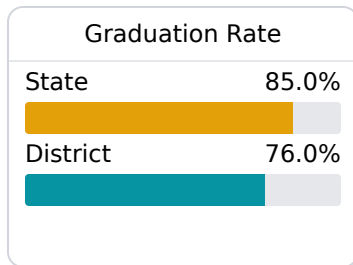

Tate County School District

Coldwater, MS

574 Parkway ST
Coldwater, MS 38618

Alee Dixon
adixon@tcsdms.org

Due to the impact of COVID-19 on school closures in the 2019-20 school year and a waiver from the U.S. Department of Education, the Mississippi Department of Education (MDE) has no assessment and accountability data to report for the 2019-20 school year.