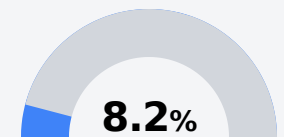

Provisional Teachers