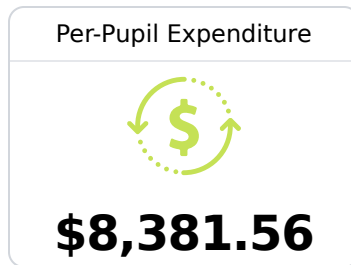

Tate County School District

Coldwater, MS

574 Parkway ST
Coldwater, MS 38618

Alee Dixon
adixon@tcsdms.org

Due to the impact of COVID-19 on school closures in the 2019-20 school year and a waiver from the U.S. Department of Education, the Mississippi Department of Education (MDE) has no assessment and accountability data to report for the 2019-20 school year.