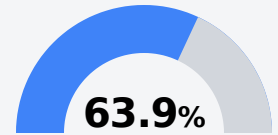

Teacher Data

55.6

Teachers

Experienced Teachers