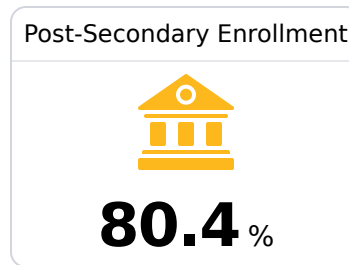

West Tallahatchie School District

Sumner, MS

1096 West Friendship Road
Sumner, MS 38957

Dr. Sherry Ellington
sherryellington@wtsd.k12.ms.us

Due to the impact of COVID-19 on school closures in the 2019-20 school year and a waiver from the U.S. Department of Education, the Mississippi Department of Education (MDE) has no assessment and accountability data to report for the 2019-20 school year.