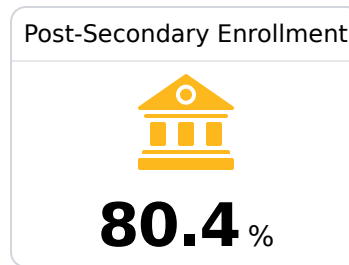

## West Tallahatchie School District

Sumner, MS

1096 West Friendship Road  
Sumner, MS 38957

Dr. Sherry Ellington  
sherryellington@wtsd.k12.ms.us

Due to the impact of COVID-19 on school closures in the 2019-20 school year and a waiver from the U.S. Department of Education, the Mississippi Department of Education (MDE) has no assessment and accountability data to report for the 2019-20 school year.