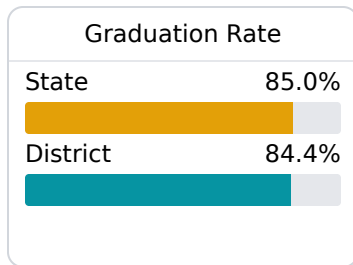

West Tallahatchie School District

Sumner, MS

1096 West Friendship Road
Sumner, MS 38957

Dr. Sherry Ellington
sherryellington@wtsd.k12.ms.us

Due to the impact of COVID-19 on school closures in the 2019-20 school year and a waiver from the U.S. Department of Education, the Mississippi Department of Education (MDE) has no assessment and accountability data to report for the 2019-20 school year.