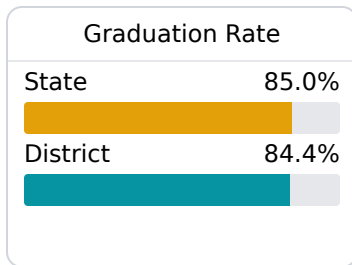

## West Tallahatchie School District

Sumner, MS

1096 West Friendship Road  
Sumner, MS 38957

Dr. Sherry Ellington  
sherryellington@wtsd.k12.ms.us

Due to the impact of COVID-19 on school closures in the 2019-20 school year and a waiver from the U.S. Department of Education, the Mississippi Department of Education (MDE) has no assessment and accountability data to report for the 2019-20 school year.