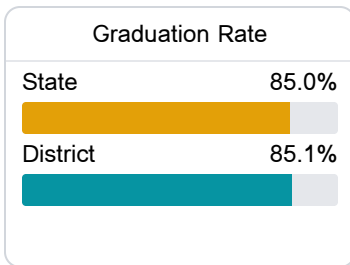

## East Tallahatchie Consolidated School District

Charleston, MS

411 E. CHESTNUT STREET  
Charleston, MS 38921

Raymond Russell  
Russell@etsdk12.org

Due to the impact of COVID-19 on school closures in the 2019-20 school year and a waiver from the U.S. Department of Education, the Mississippi Department of Education (MDE) has no assessment and accountability data to report for the 2019-20 school year.