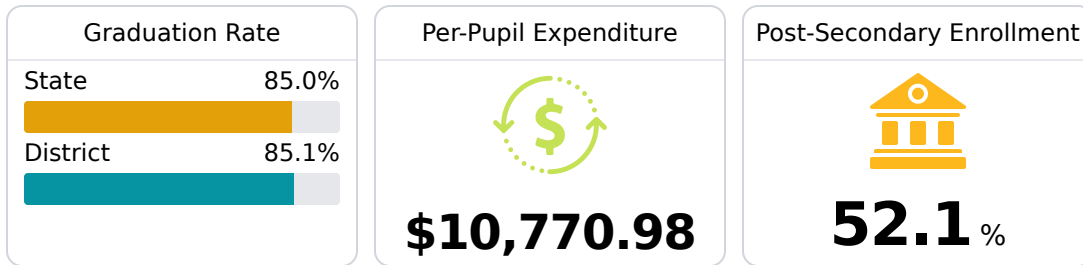

## East Tallahatchie Consolidated School District

Charleston, MS

411 E. CHESTNUT STREET  
Charleston, MS 38921

Raymond Russell  
Russell@etsdk12.org

Due to the impact of COVID-19 on school closures in the 2019-20 school year and a waiver from the U.S. Department of Education, the Mississippi Department of Education (MDE) has no assessment and accountability data to report for the 2019-20 school year.