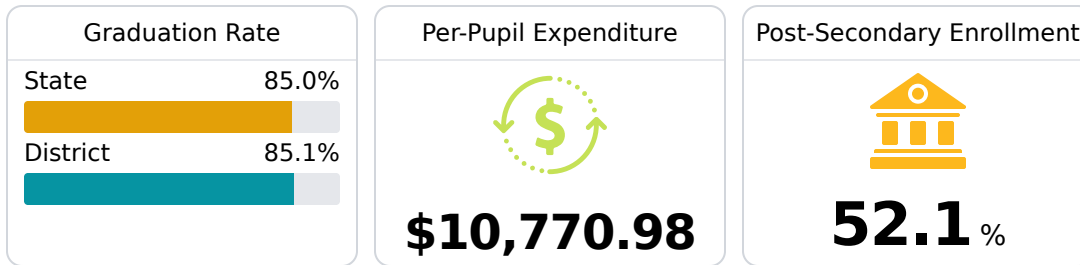

## East Tallahatchie Consolidated School District

Charleston, MS

411 E. CHESTNUT STREET  
Charleston, MS 38921

Raymond Russell  
Russell@etsdk12.org

Due to the impact of COVID-19 on school closures in the 2019-20 school year and a waiver from the U.S. Department of Education, the Mississippi Department of Education (MDE) has no assessment and accountability data to report for the 2019-20 school year.