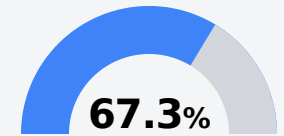

Teacher Data

255.5

Teachers

Experienced Teachers