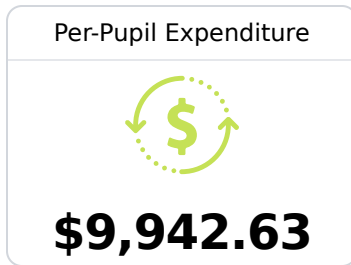

Sunflower County Consolidate School District

Indianola, MS

196 Martin Luther King Drive
Indianola, MS 38751

Dr. Miskia Davis
mdavis@sunflowerk12.org

Due to the impact of COVID-19 on school closures in the 2019-20 school year and a waiver from the U.S. Department of Education, the Mississippi Department of Education (MDE) has no assessment and accountability data to report for the 2019-20 school year.