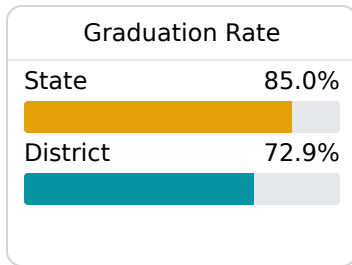

Sunflower County Consolidate School District

Indianola, MS

196 Martin Luther King Drive
Indianola, MS 38751

Dr. Miskia Davis
mdavis@sunflowerk12.org

Due to the impact of COVID-19 on school closures in the 2019-20 school year and a waiver from the U.S. Department of Education, the Mississippi Department of Education (MDE) has no assessment and accountability data to report for the 2019-20 school year.