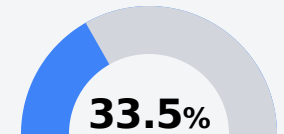

Provisional Teachers