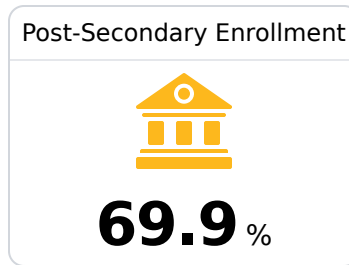

Sunflower County Consolidate School District

Indianola, MS

196 Martin Luther King Drive
Indianola, MS 38751

Dr. Miskia Davis
mdavis@sunflowerk12.org

Due to the impact of COVID-19 on school closures in the 2019-20 school year and a waiver from the U.S. Department of Education, the Mississippi Department of Education (MDE) has no assessment and accountability data to report for the 2019-20 school year.